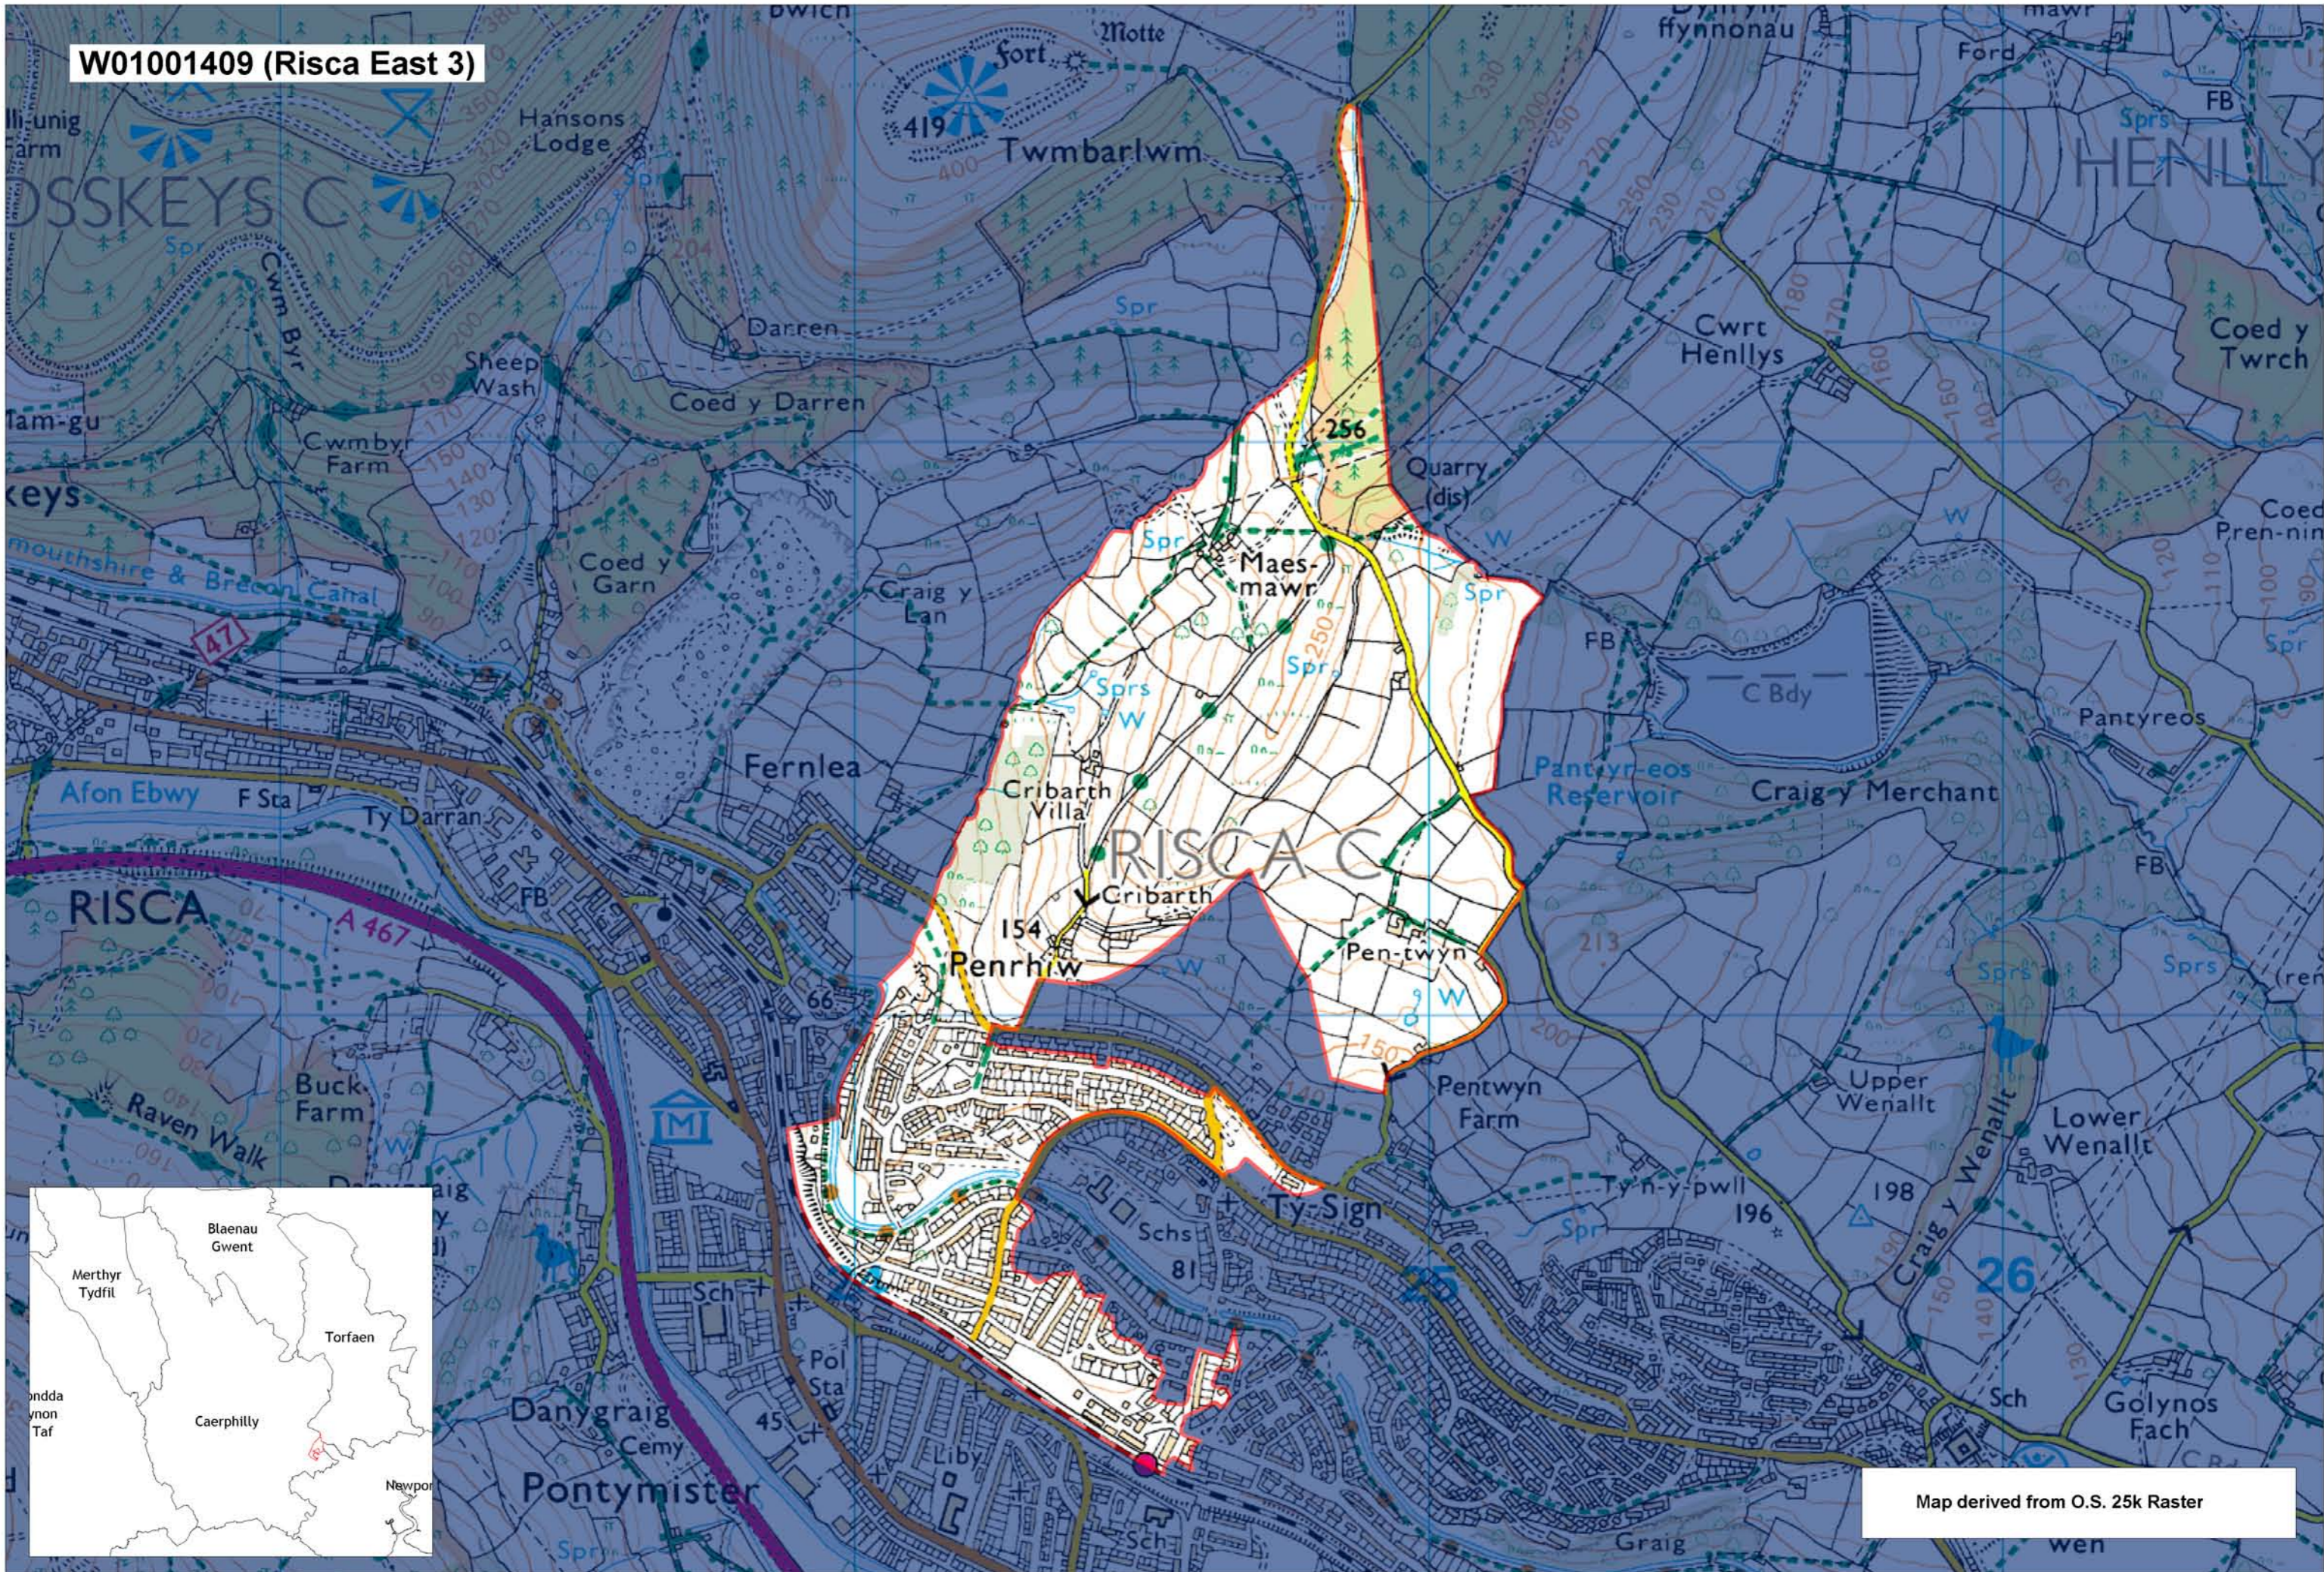

W01001409 (Risca East 3)

Map derived from O.S. 25k Raster