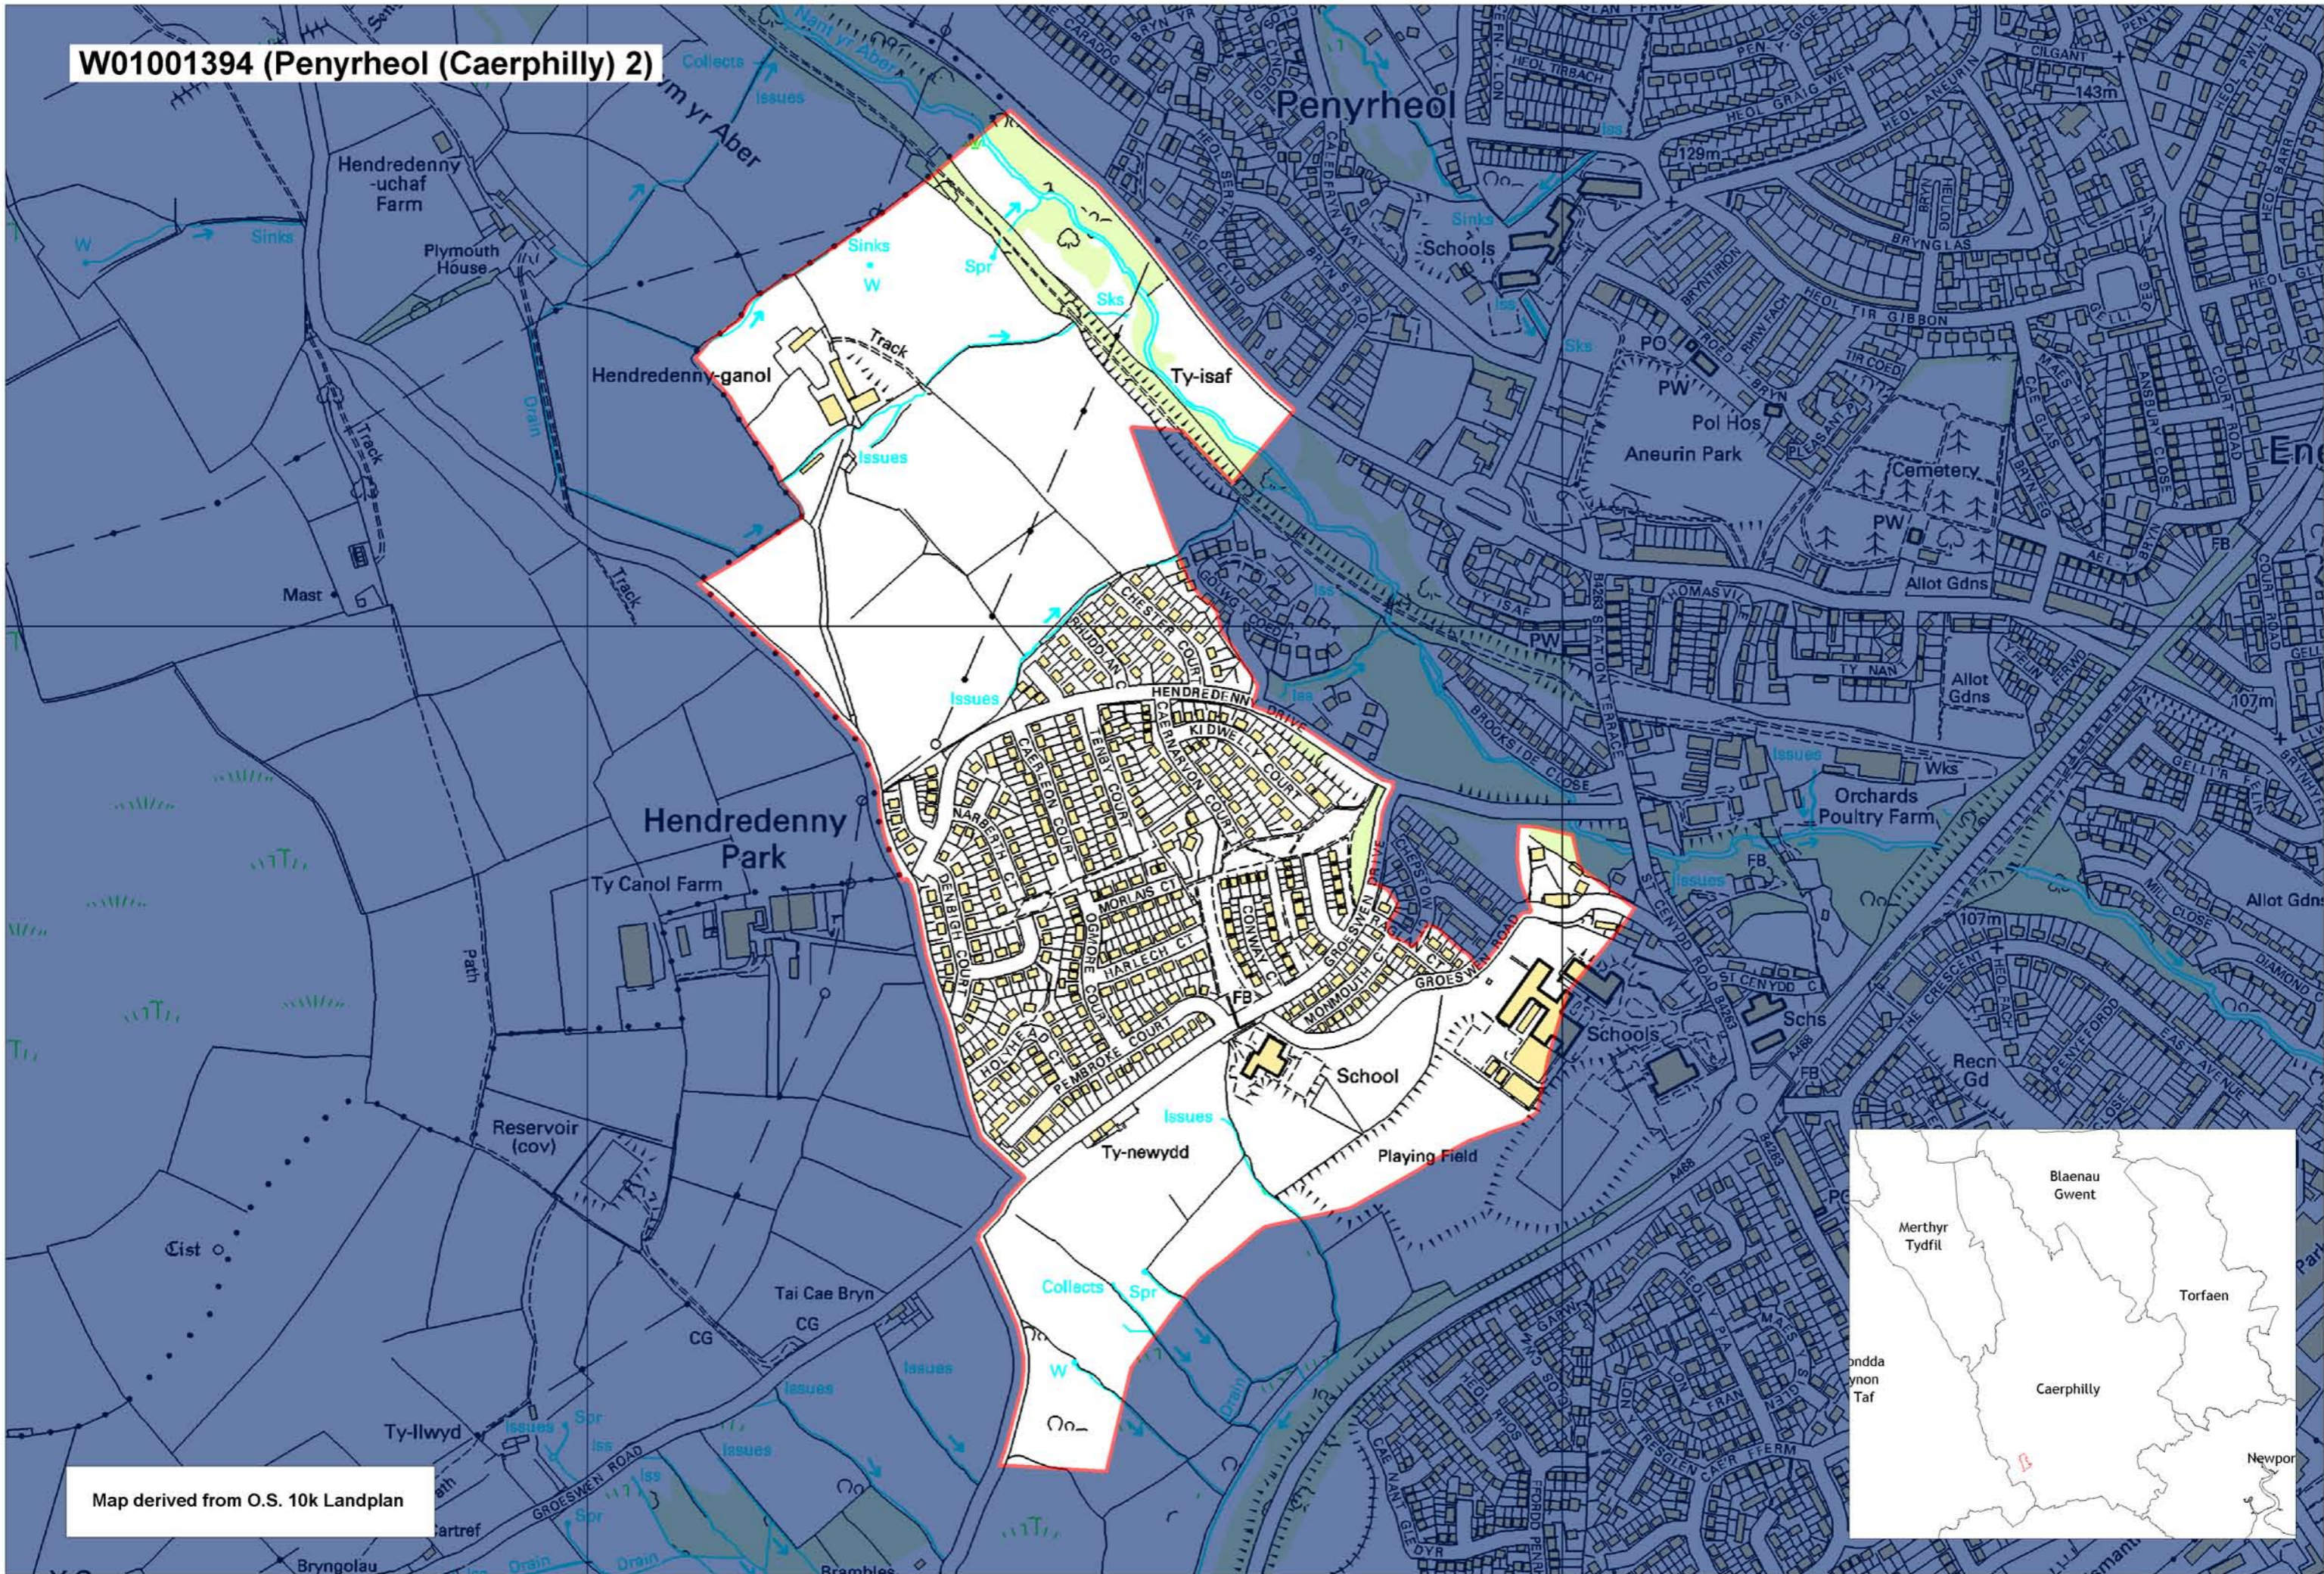

W01001394 (Penyrheol (Caerphilly) 2)

Map derived from O.S. 10k Landplan