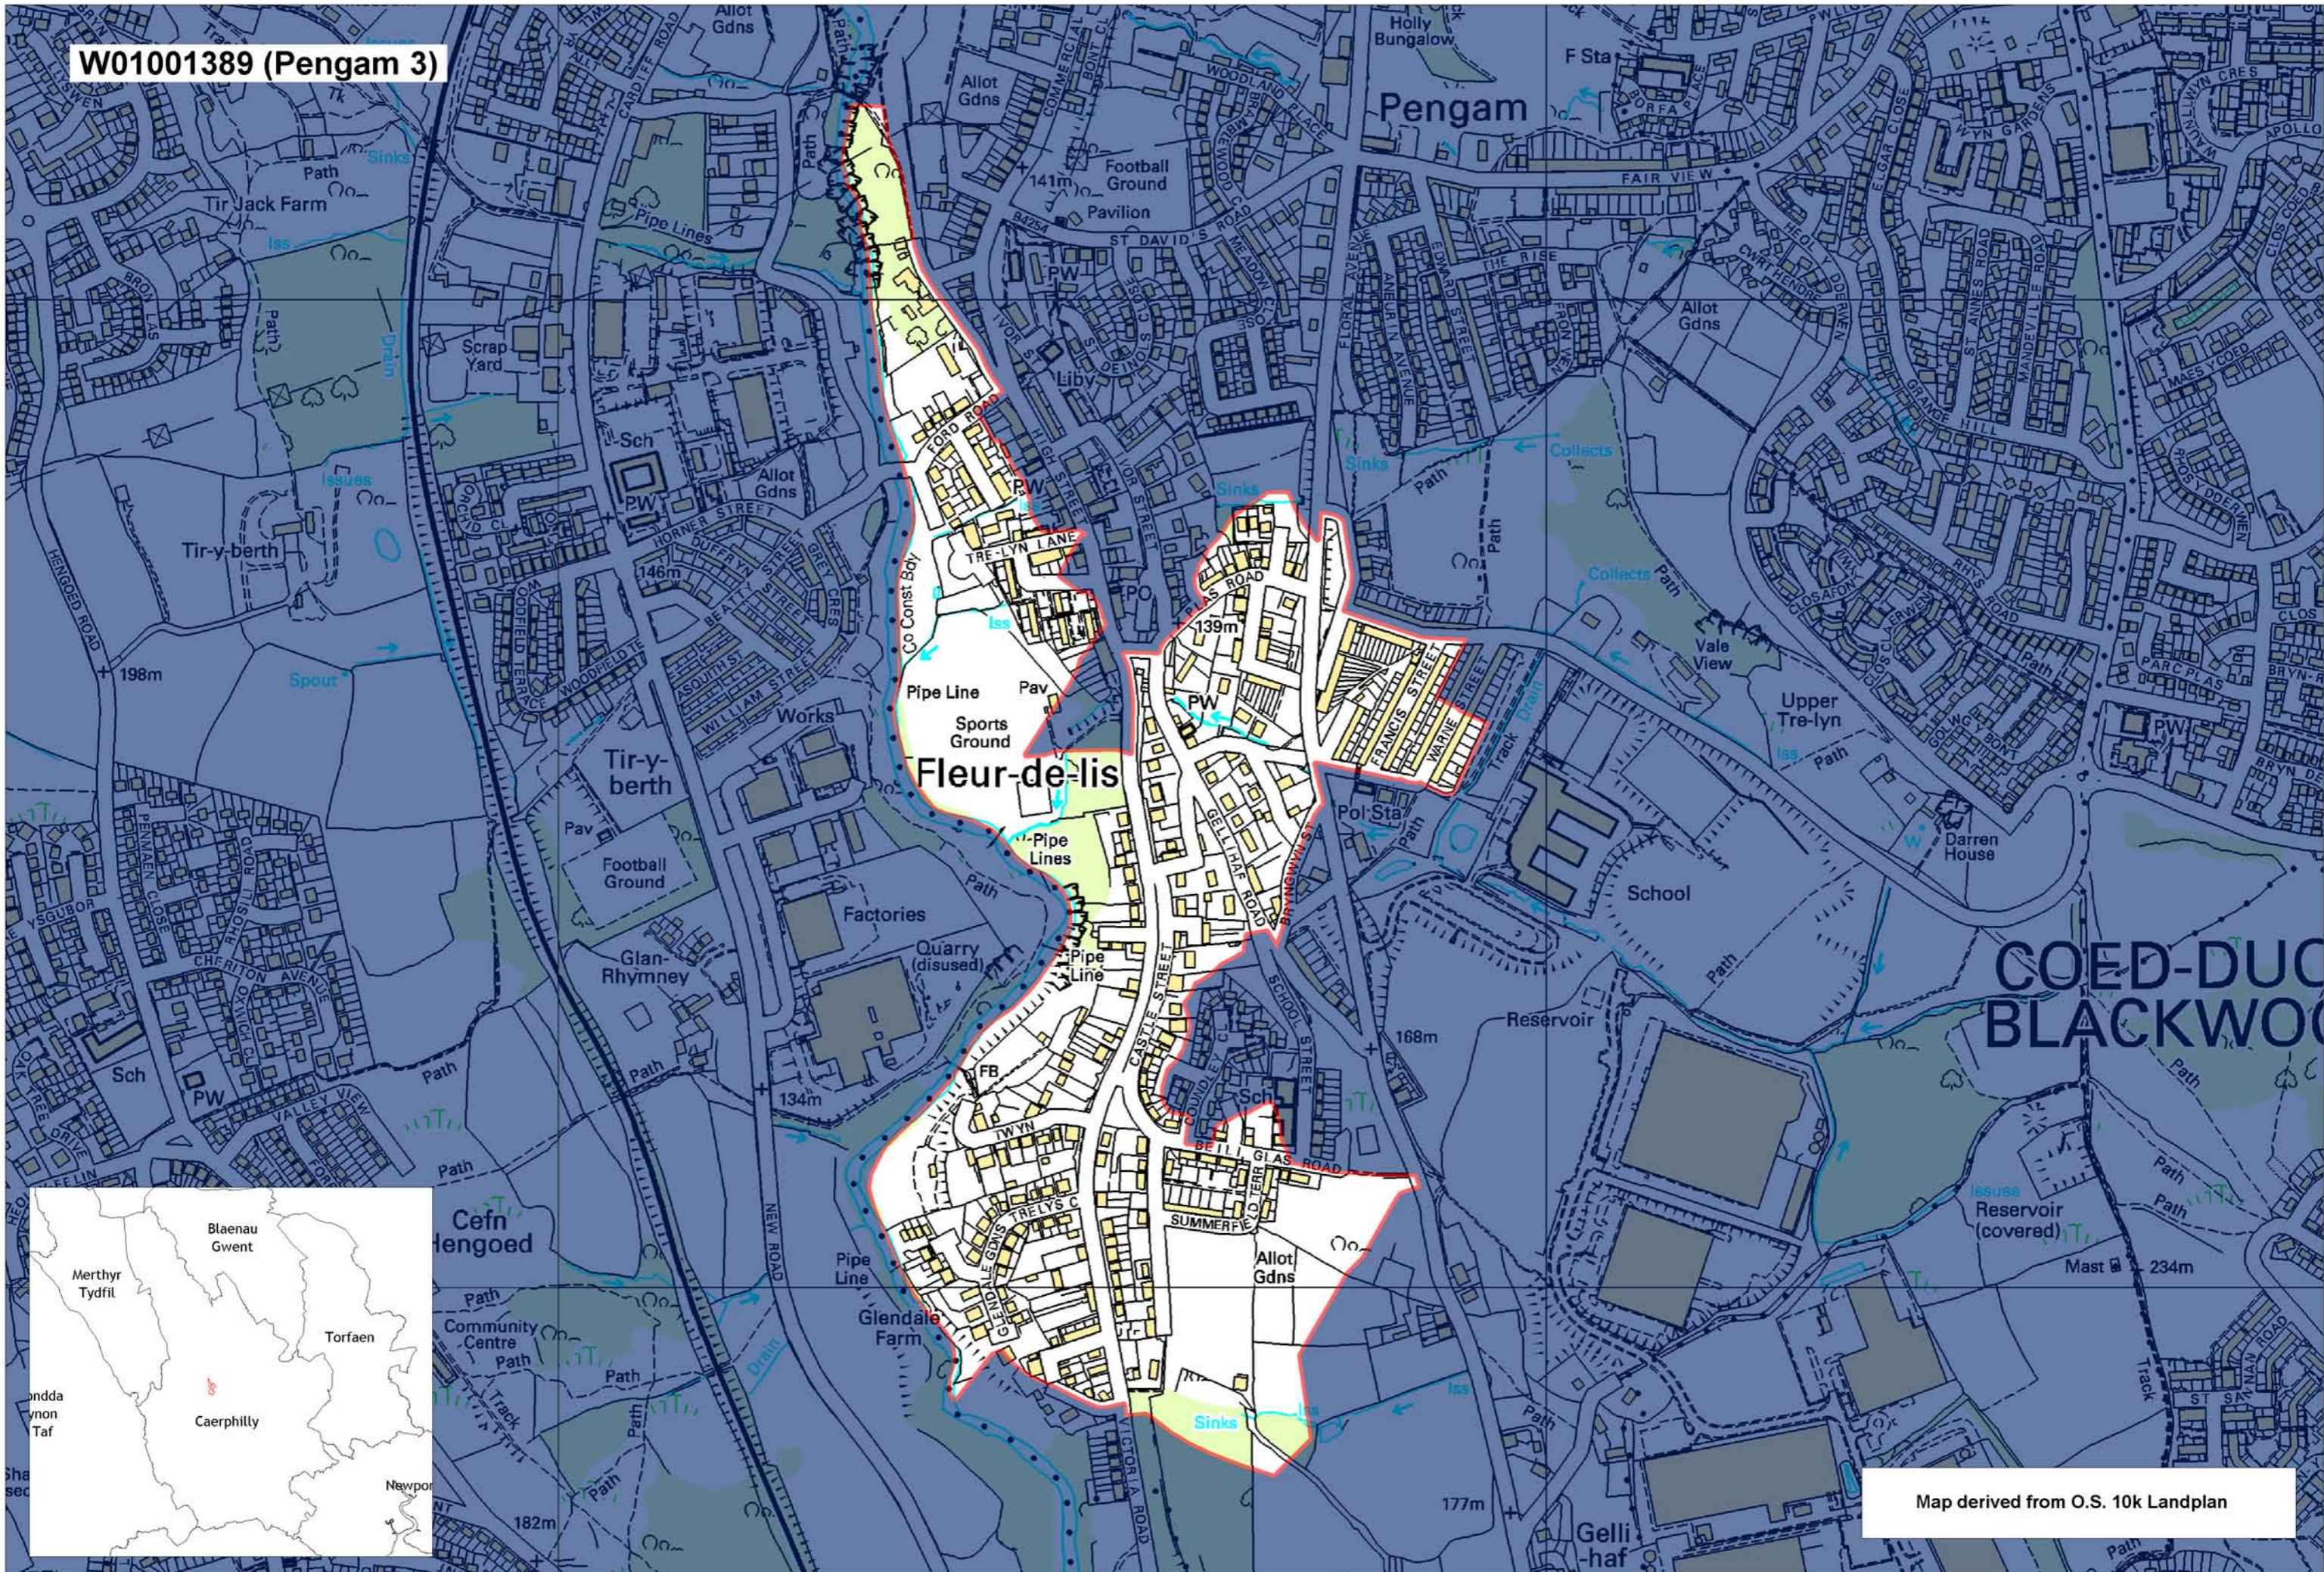

W01001389 (Pengam 3)

COED-DUC
BLACKWOOD

Map derived from O.S. 10k Landplan