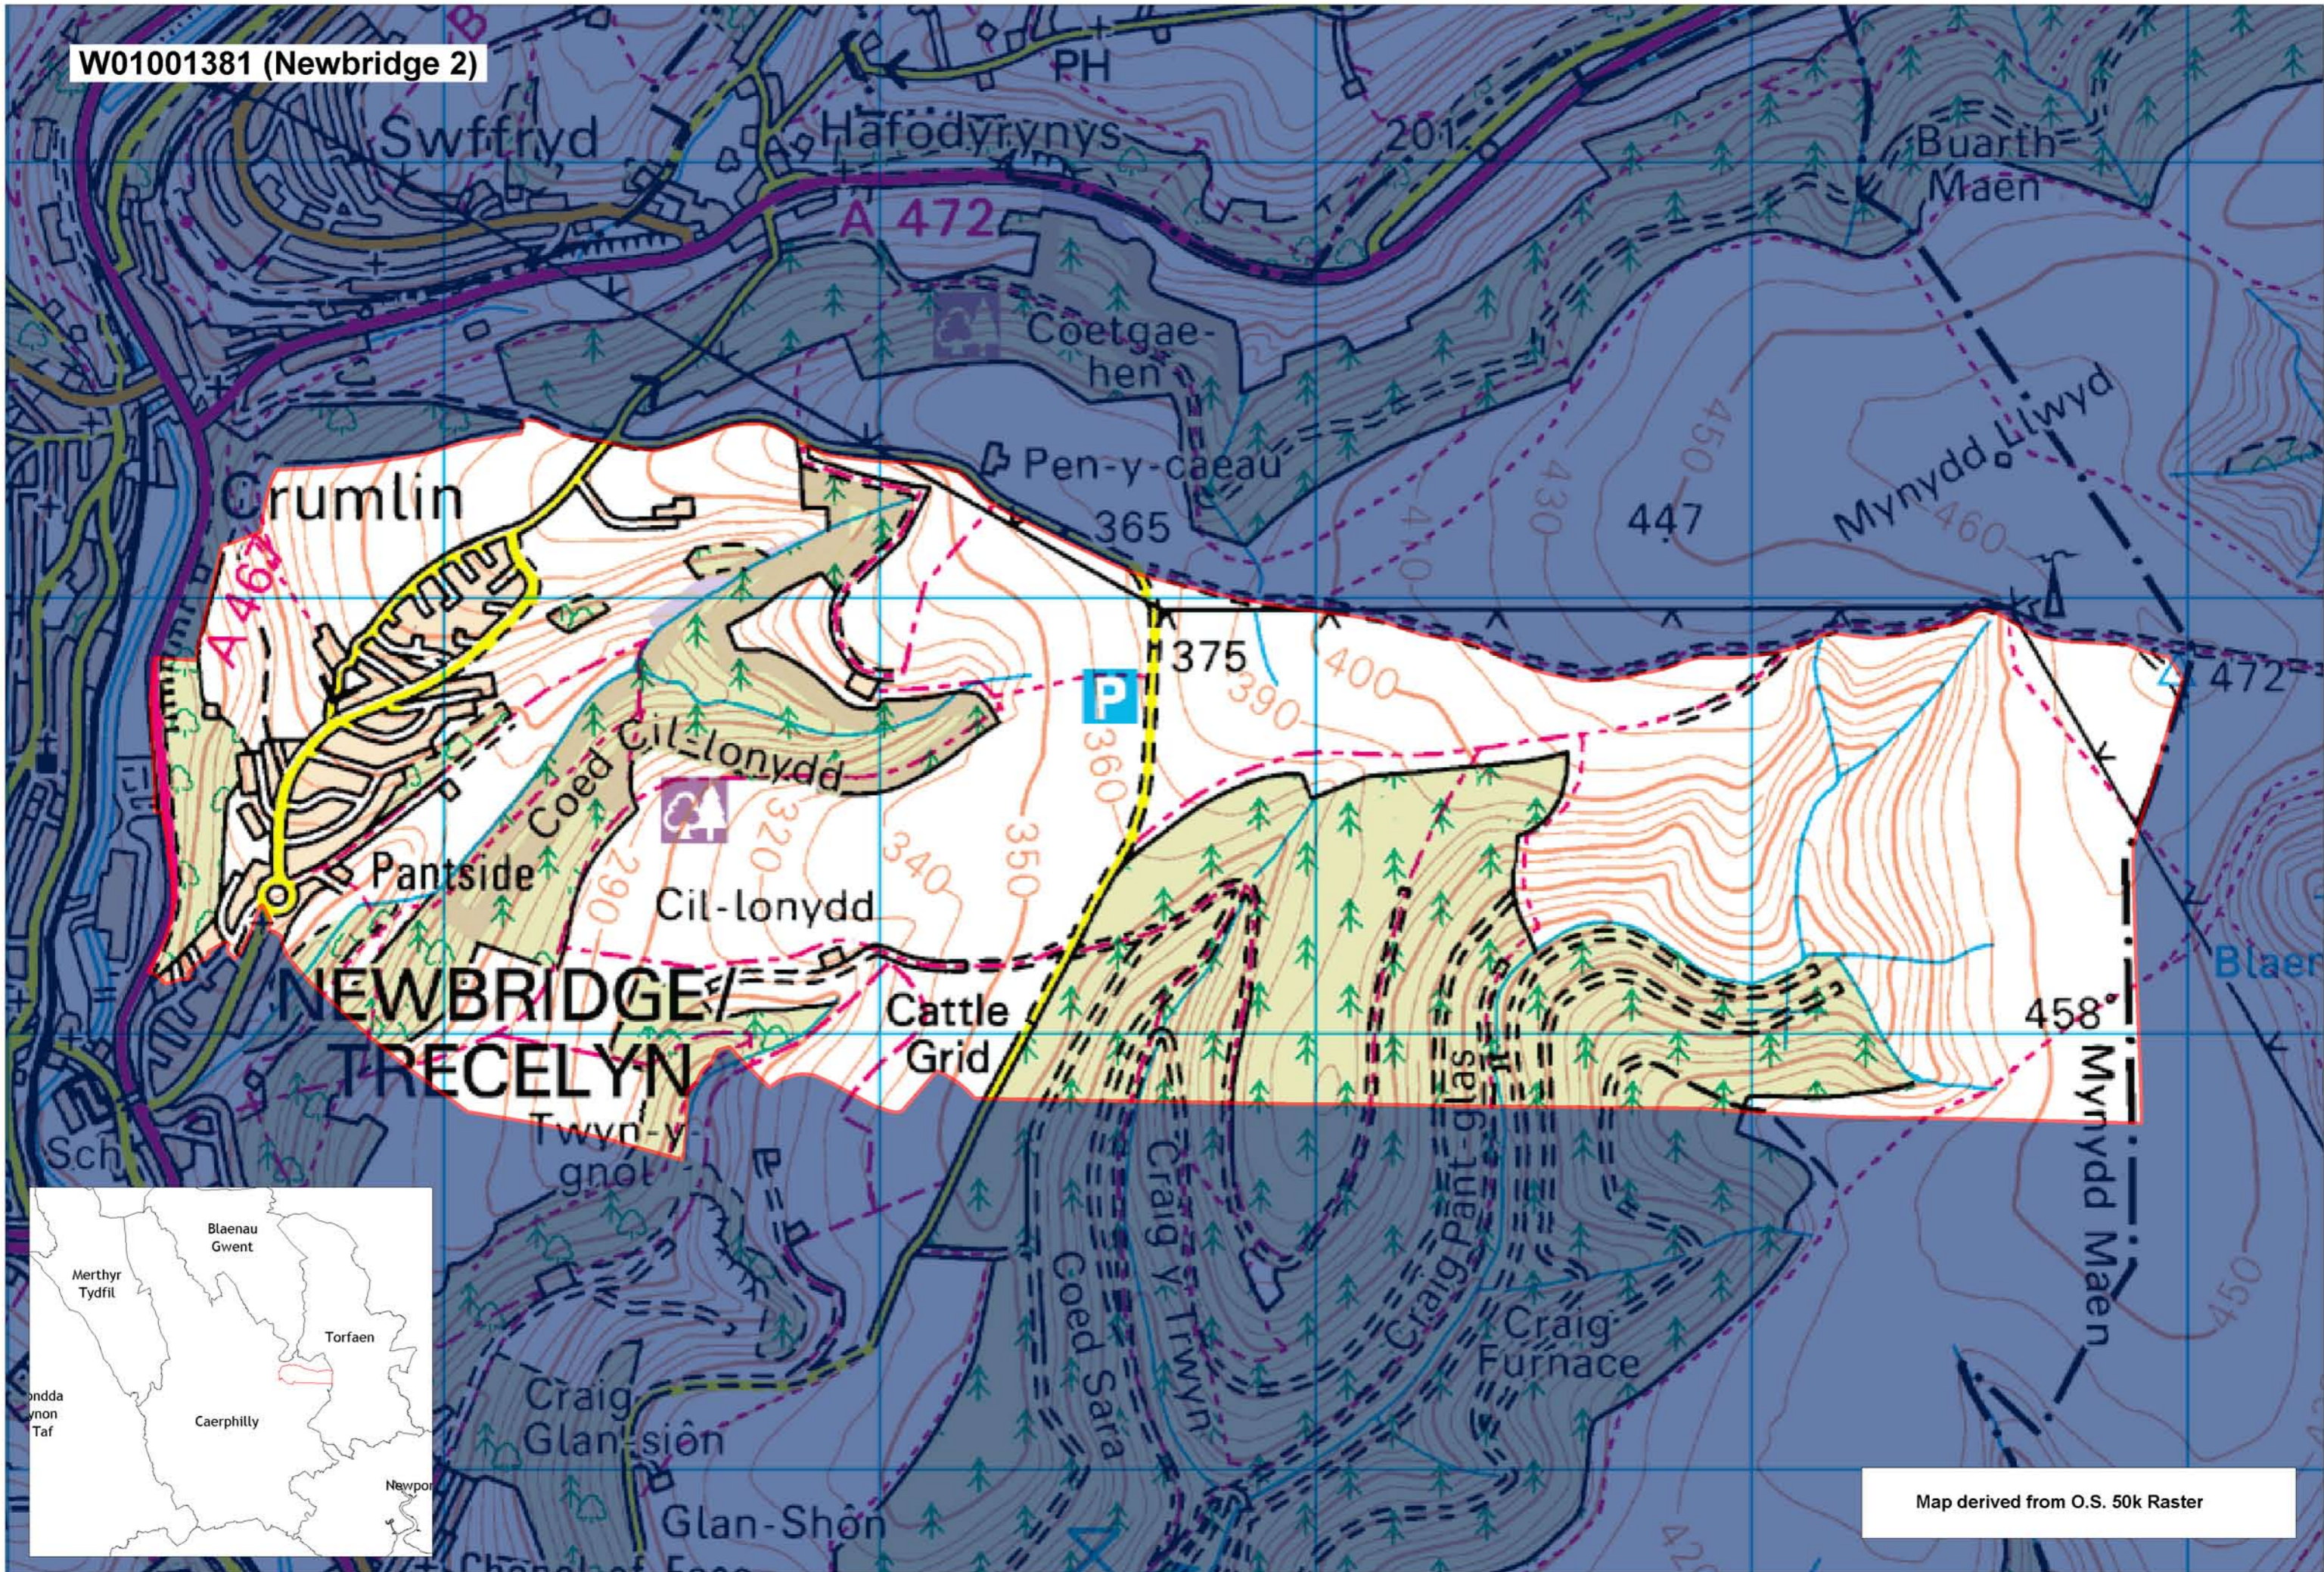

W01001381 (Newbridge 2)

Map derived from O.S. 50k Raster

Produced by Cartographics, Statistical Directorate, Welsh Assembly Government. Cynhyrchwyd gan Cartograffeg, Y Gyfarwyddiaeth Ystadegol, Llywodraeth Cynulliad Cymru.