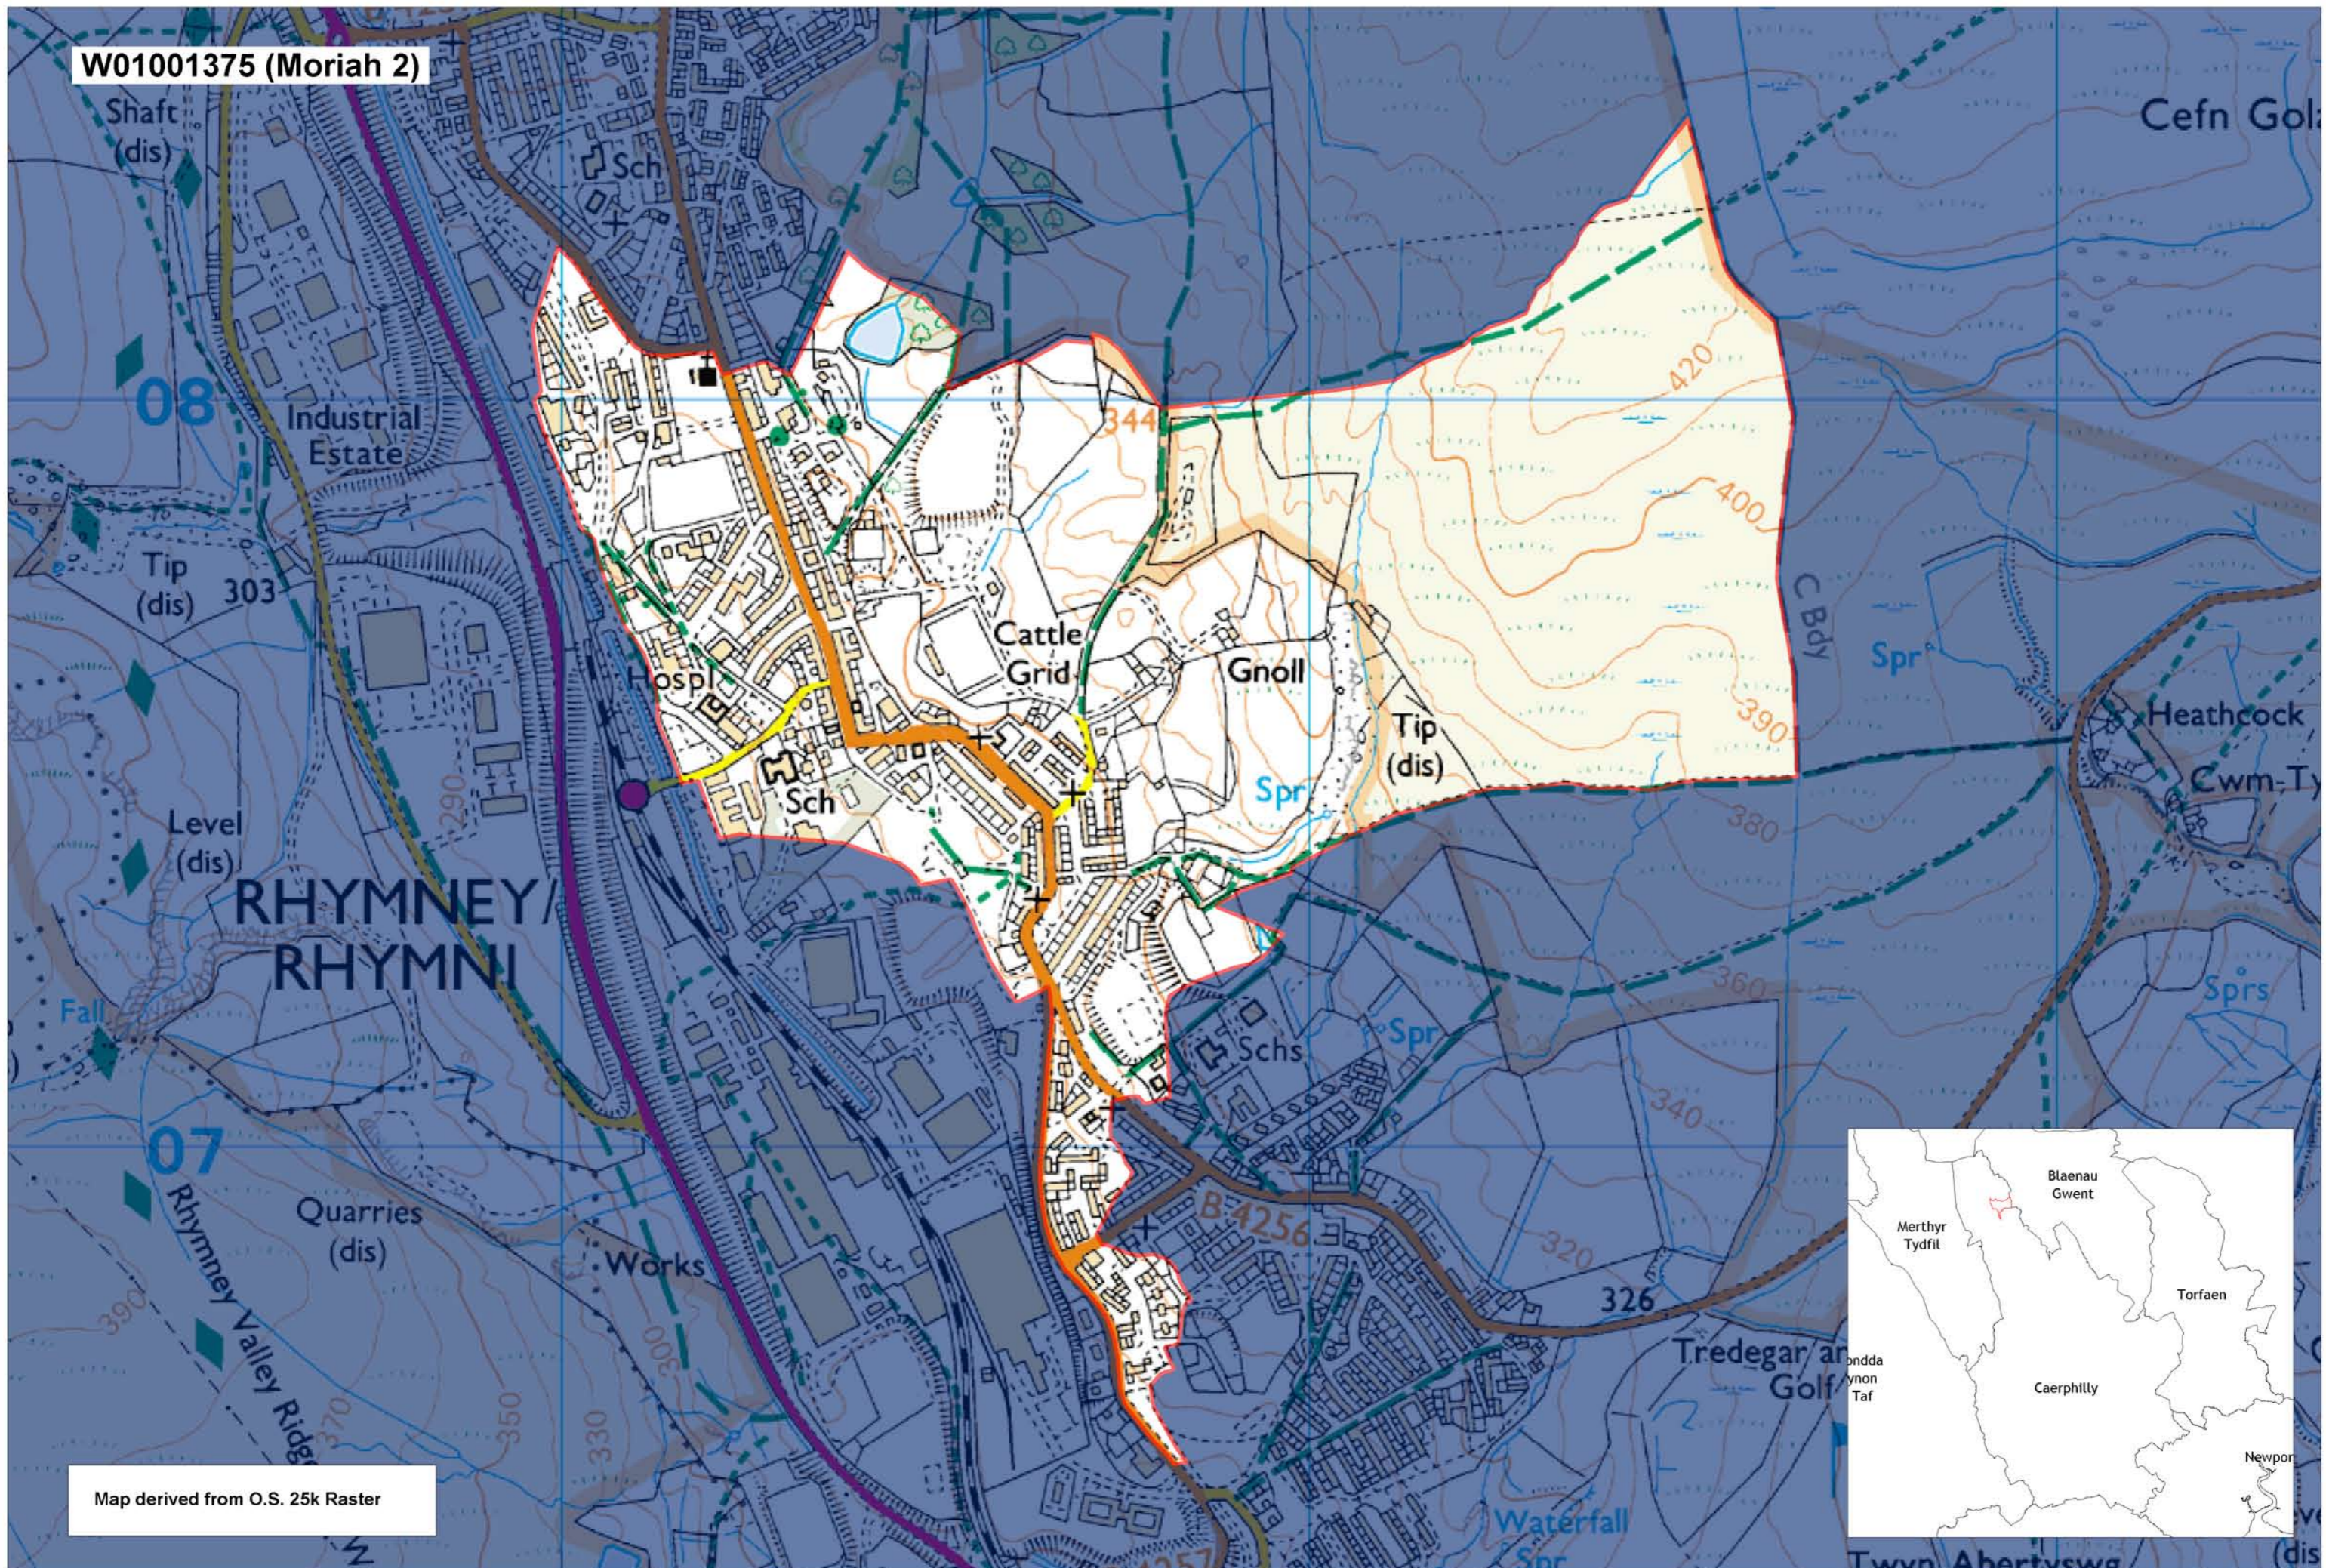

W01001375 (Moriah 2)

Map derived from O.S. 25k Raster

This map is based upon the Ordnance Survey material with the permission of Ordnance Survey on behalf of The Controller of Her Majesty's Stationery Office. © Crown copyright 2008. Unauthorised reproduction infringes Crown copyright and may lead to prosecution or civil proceedings. Welsh Assembly Government. Licence Number: 100017916
 Mae'r map hwn yn seiliedig ar ddeunydd yr Arolwg Ordnans gyda chaniatâd Arolwg Ordnans ar ran Rheolwr Lyfrau Ei Mawrhydi. © Hawffraint y Goron 2008.
 Mae atgynhyrchu heb ganiatâd yn torri hawffraint y Goron a gall hyn arwain at erlyniad neu achos sifil. Llywodraeth Cynulliad Cymru. Rhif trwydded 100017916.

Produced by Cartographics, Statistical Directorate, Welsh Assembly Government
 Cynhyrchwyd gan Cartograffeg, Y Gyfarwyddiaeth Ystadegol, Llywodraeth Cynulliad Cymru