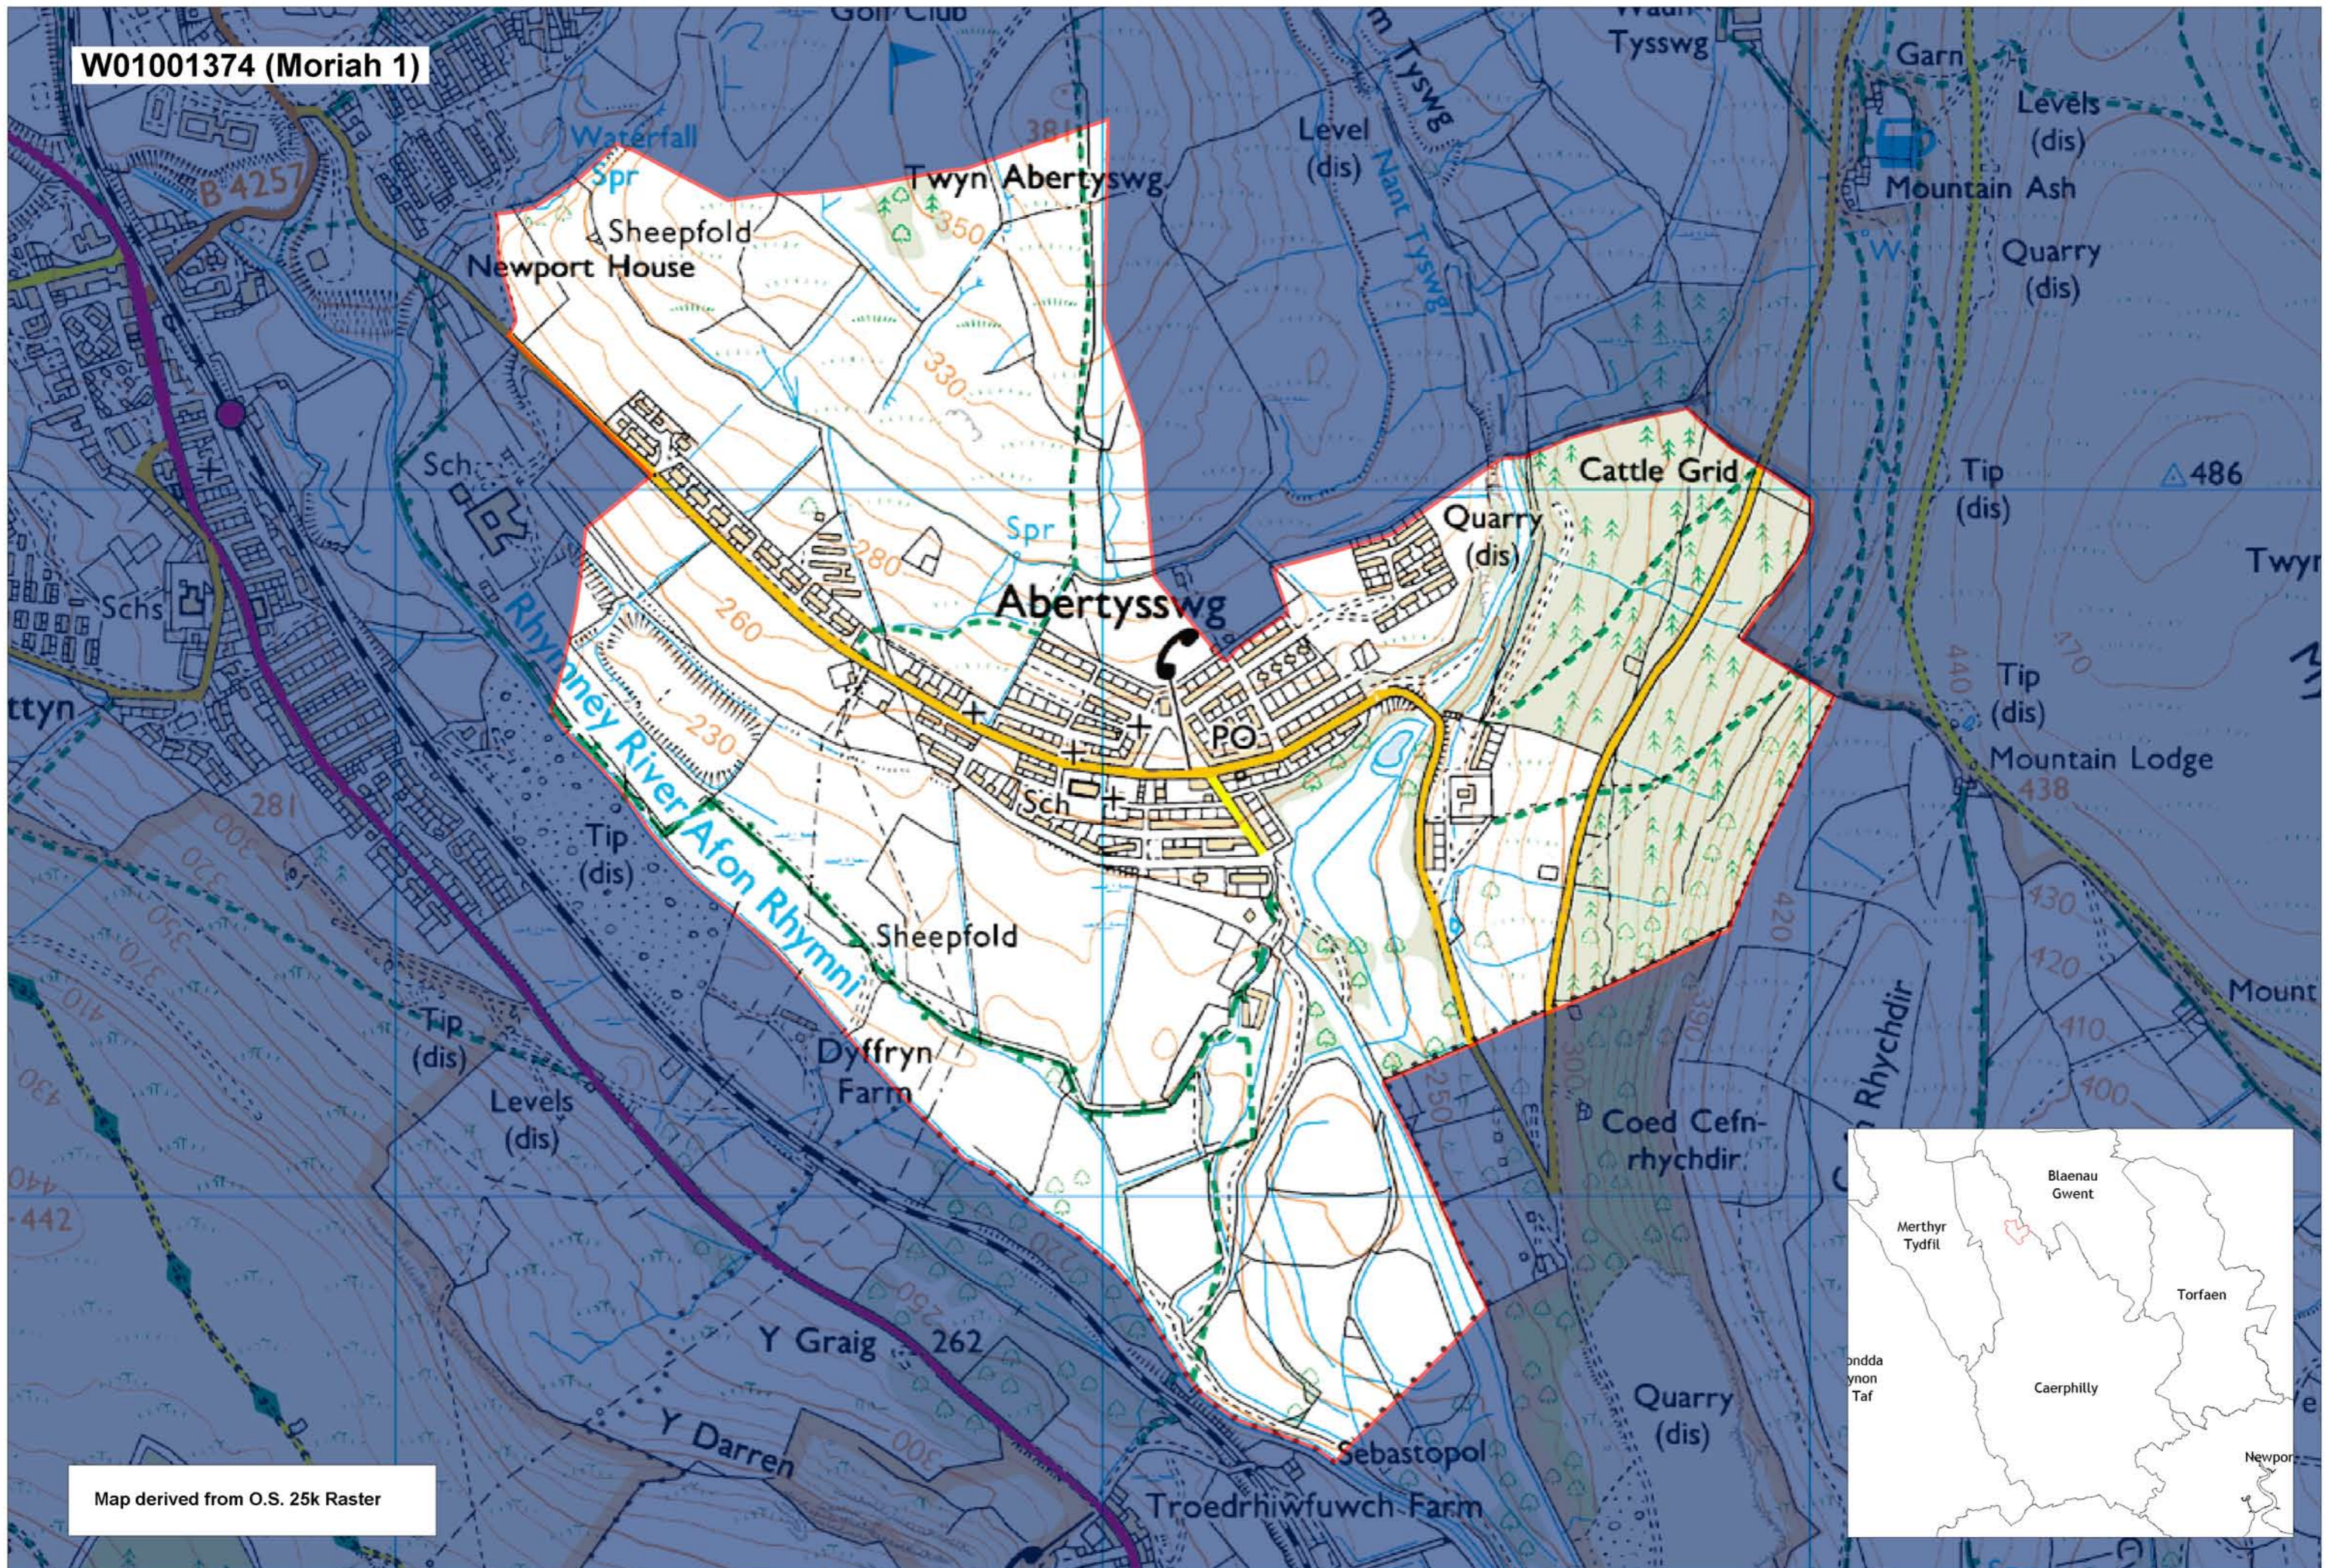

W01001374 (Moriah 1)

Map derived from O.S. 25k Raster

This map is based upon the Ordnance Survey material with the permission of Ordnance Survey on behalf of The Controller of Her Majesty's Stationery Office. © Crown copyright 2008. Unauthorised reproduction infringes Crown copyright and may lead to prosecution or civil proceedings. Welsh Assembly Government. Licence Number: 100017916. Mae'r map hwn yn seiliedig ar ddeunydd yr Arolwg Ordnans gyda chaniatâd Arolwg Ordnans ar ran Rheolwr Llyfrfa El Mawrhydi. © Hawffraint y Goron 2008. Mae atgynhyrchu heb ganiatâd yn torri hawffraint y Goron a gall hyn arwain at erlyniad neu achos sifil. Llywodraeth Cynulliad Cymru. Rhif trwydded 100017916.

Produced by Cartographics, Statistical Directorate, Welsh Assembly Government. Cynhyrchwyd gan Cartograffeg, Y Gytarwyddiaeth Ystadegol, Llywodraeth Cynulliad Cymru.