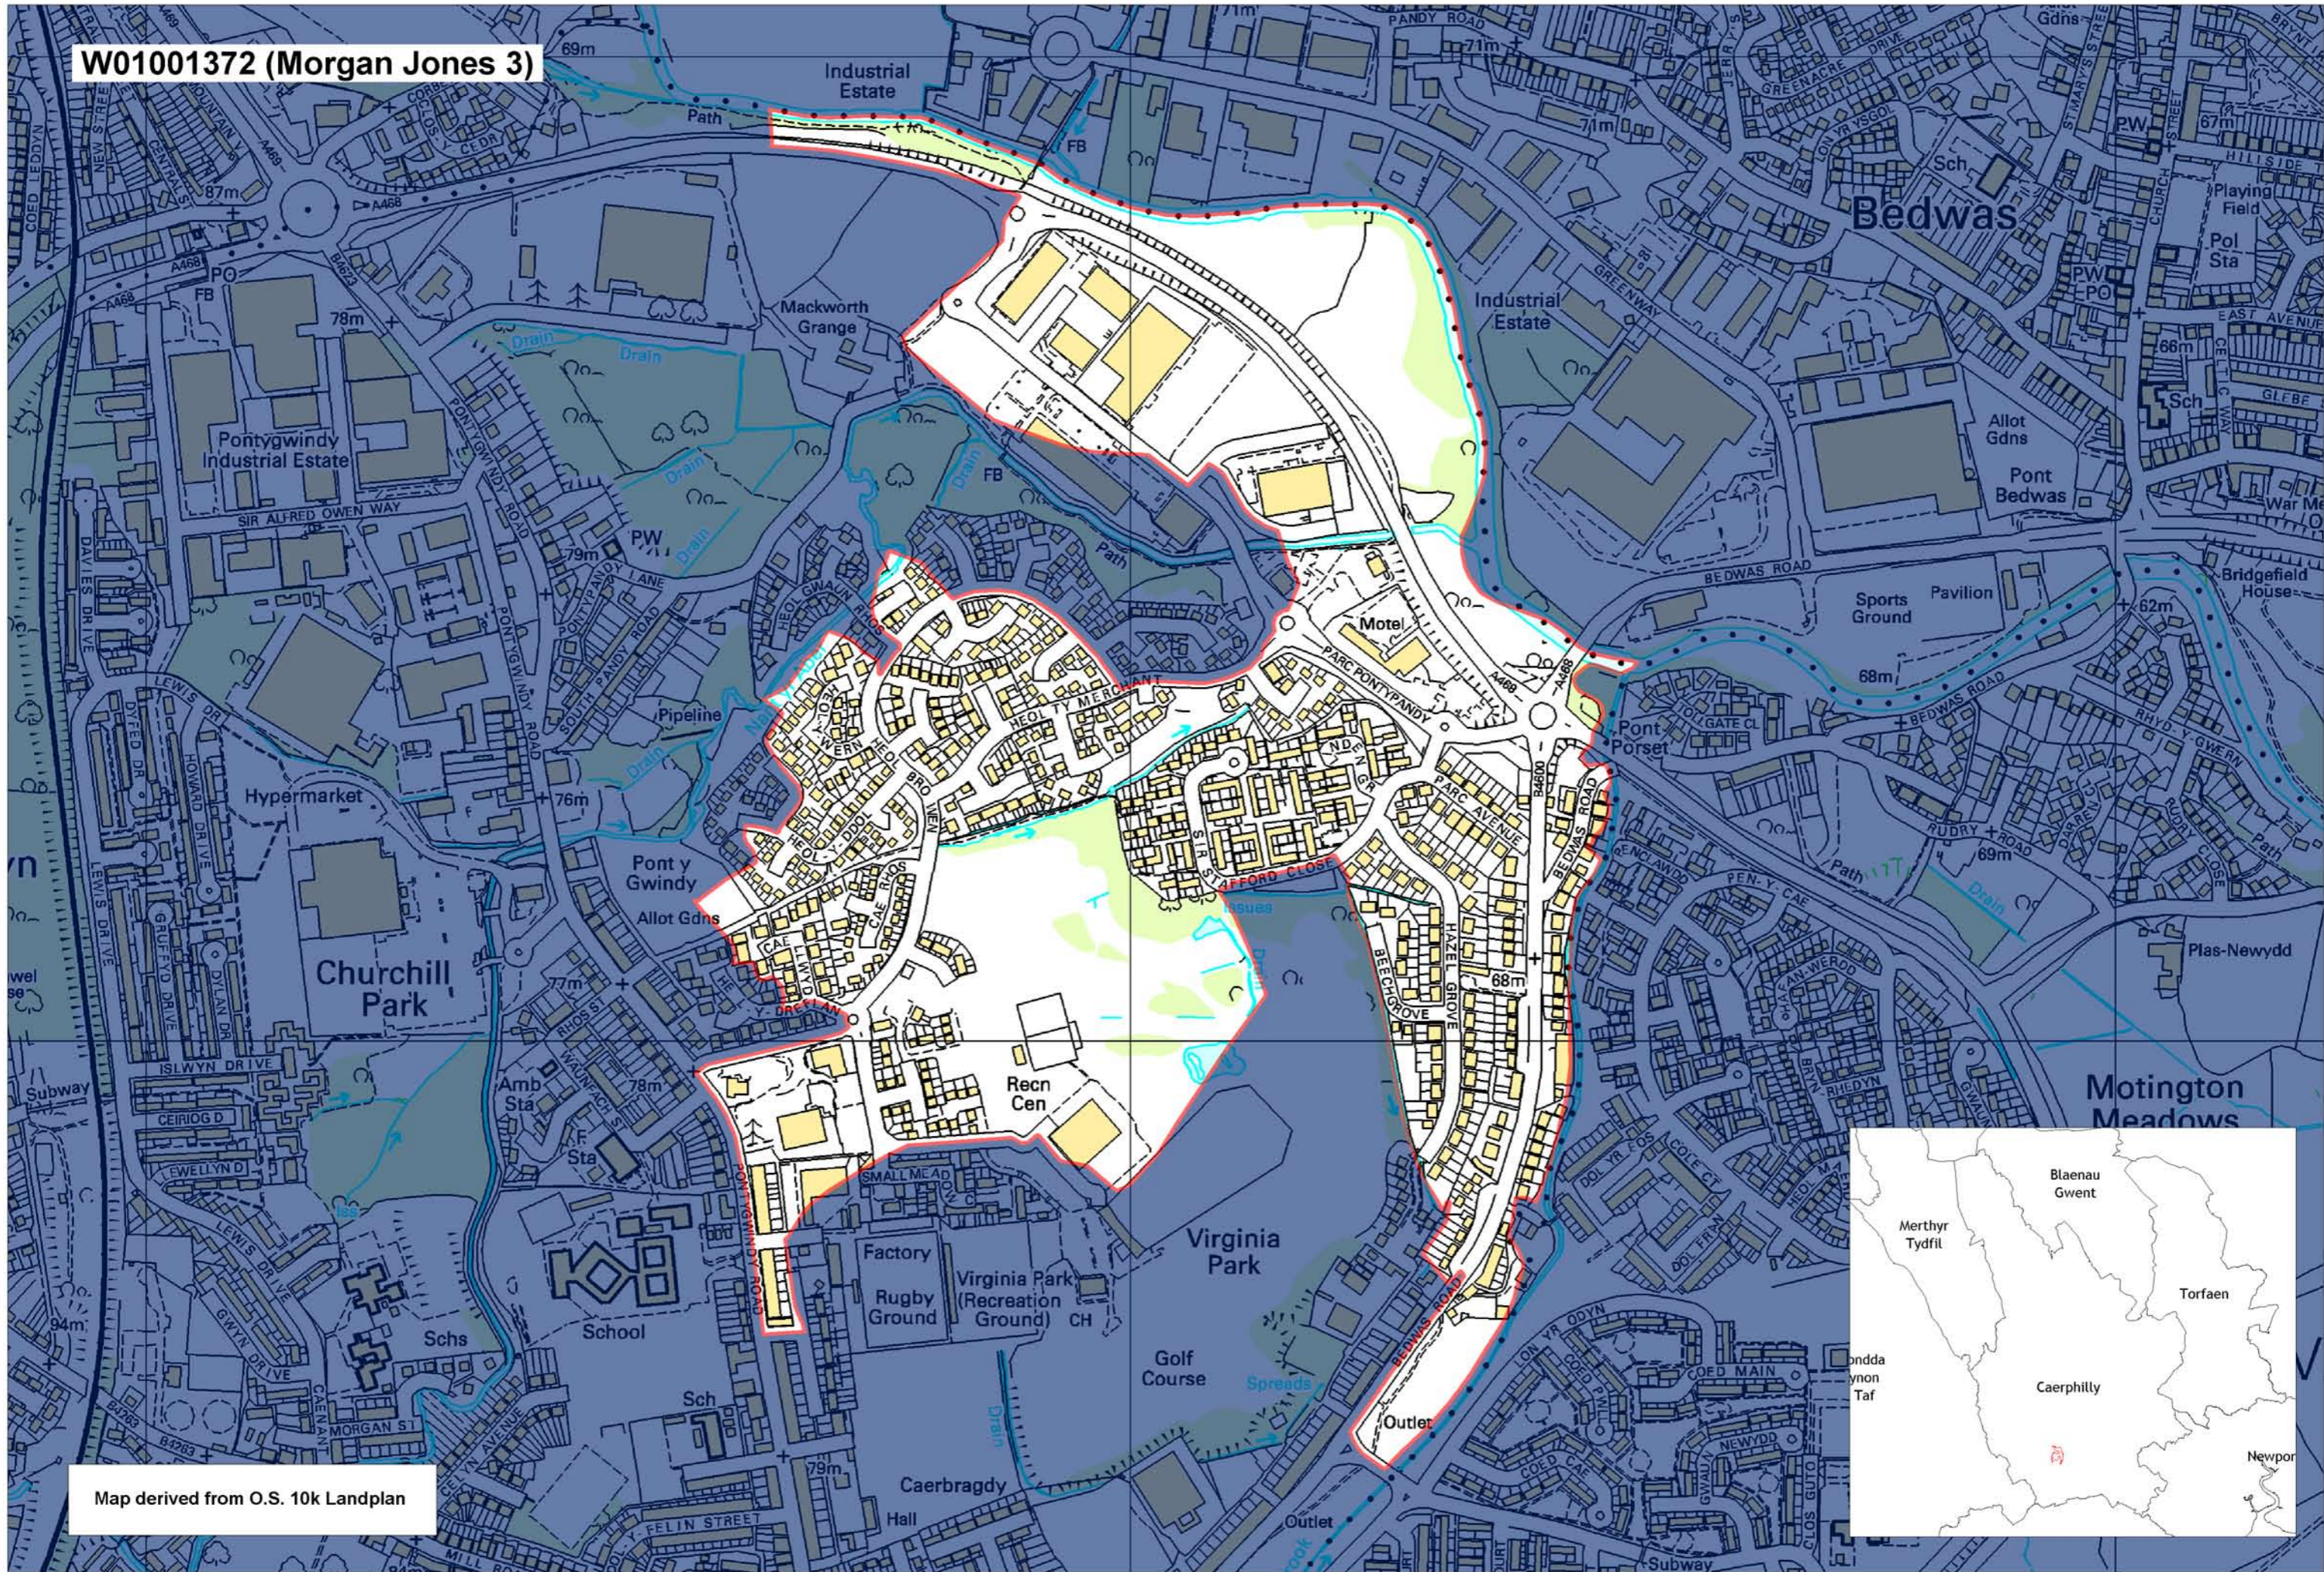

W01001372 (Morgan Jones 3)

Map derived from O.S. 10k Landplan