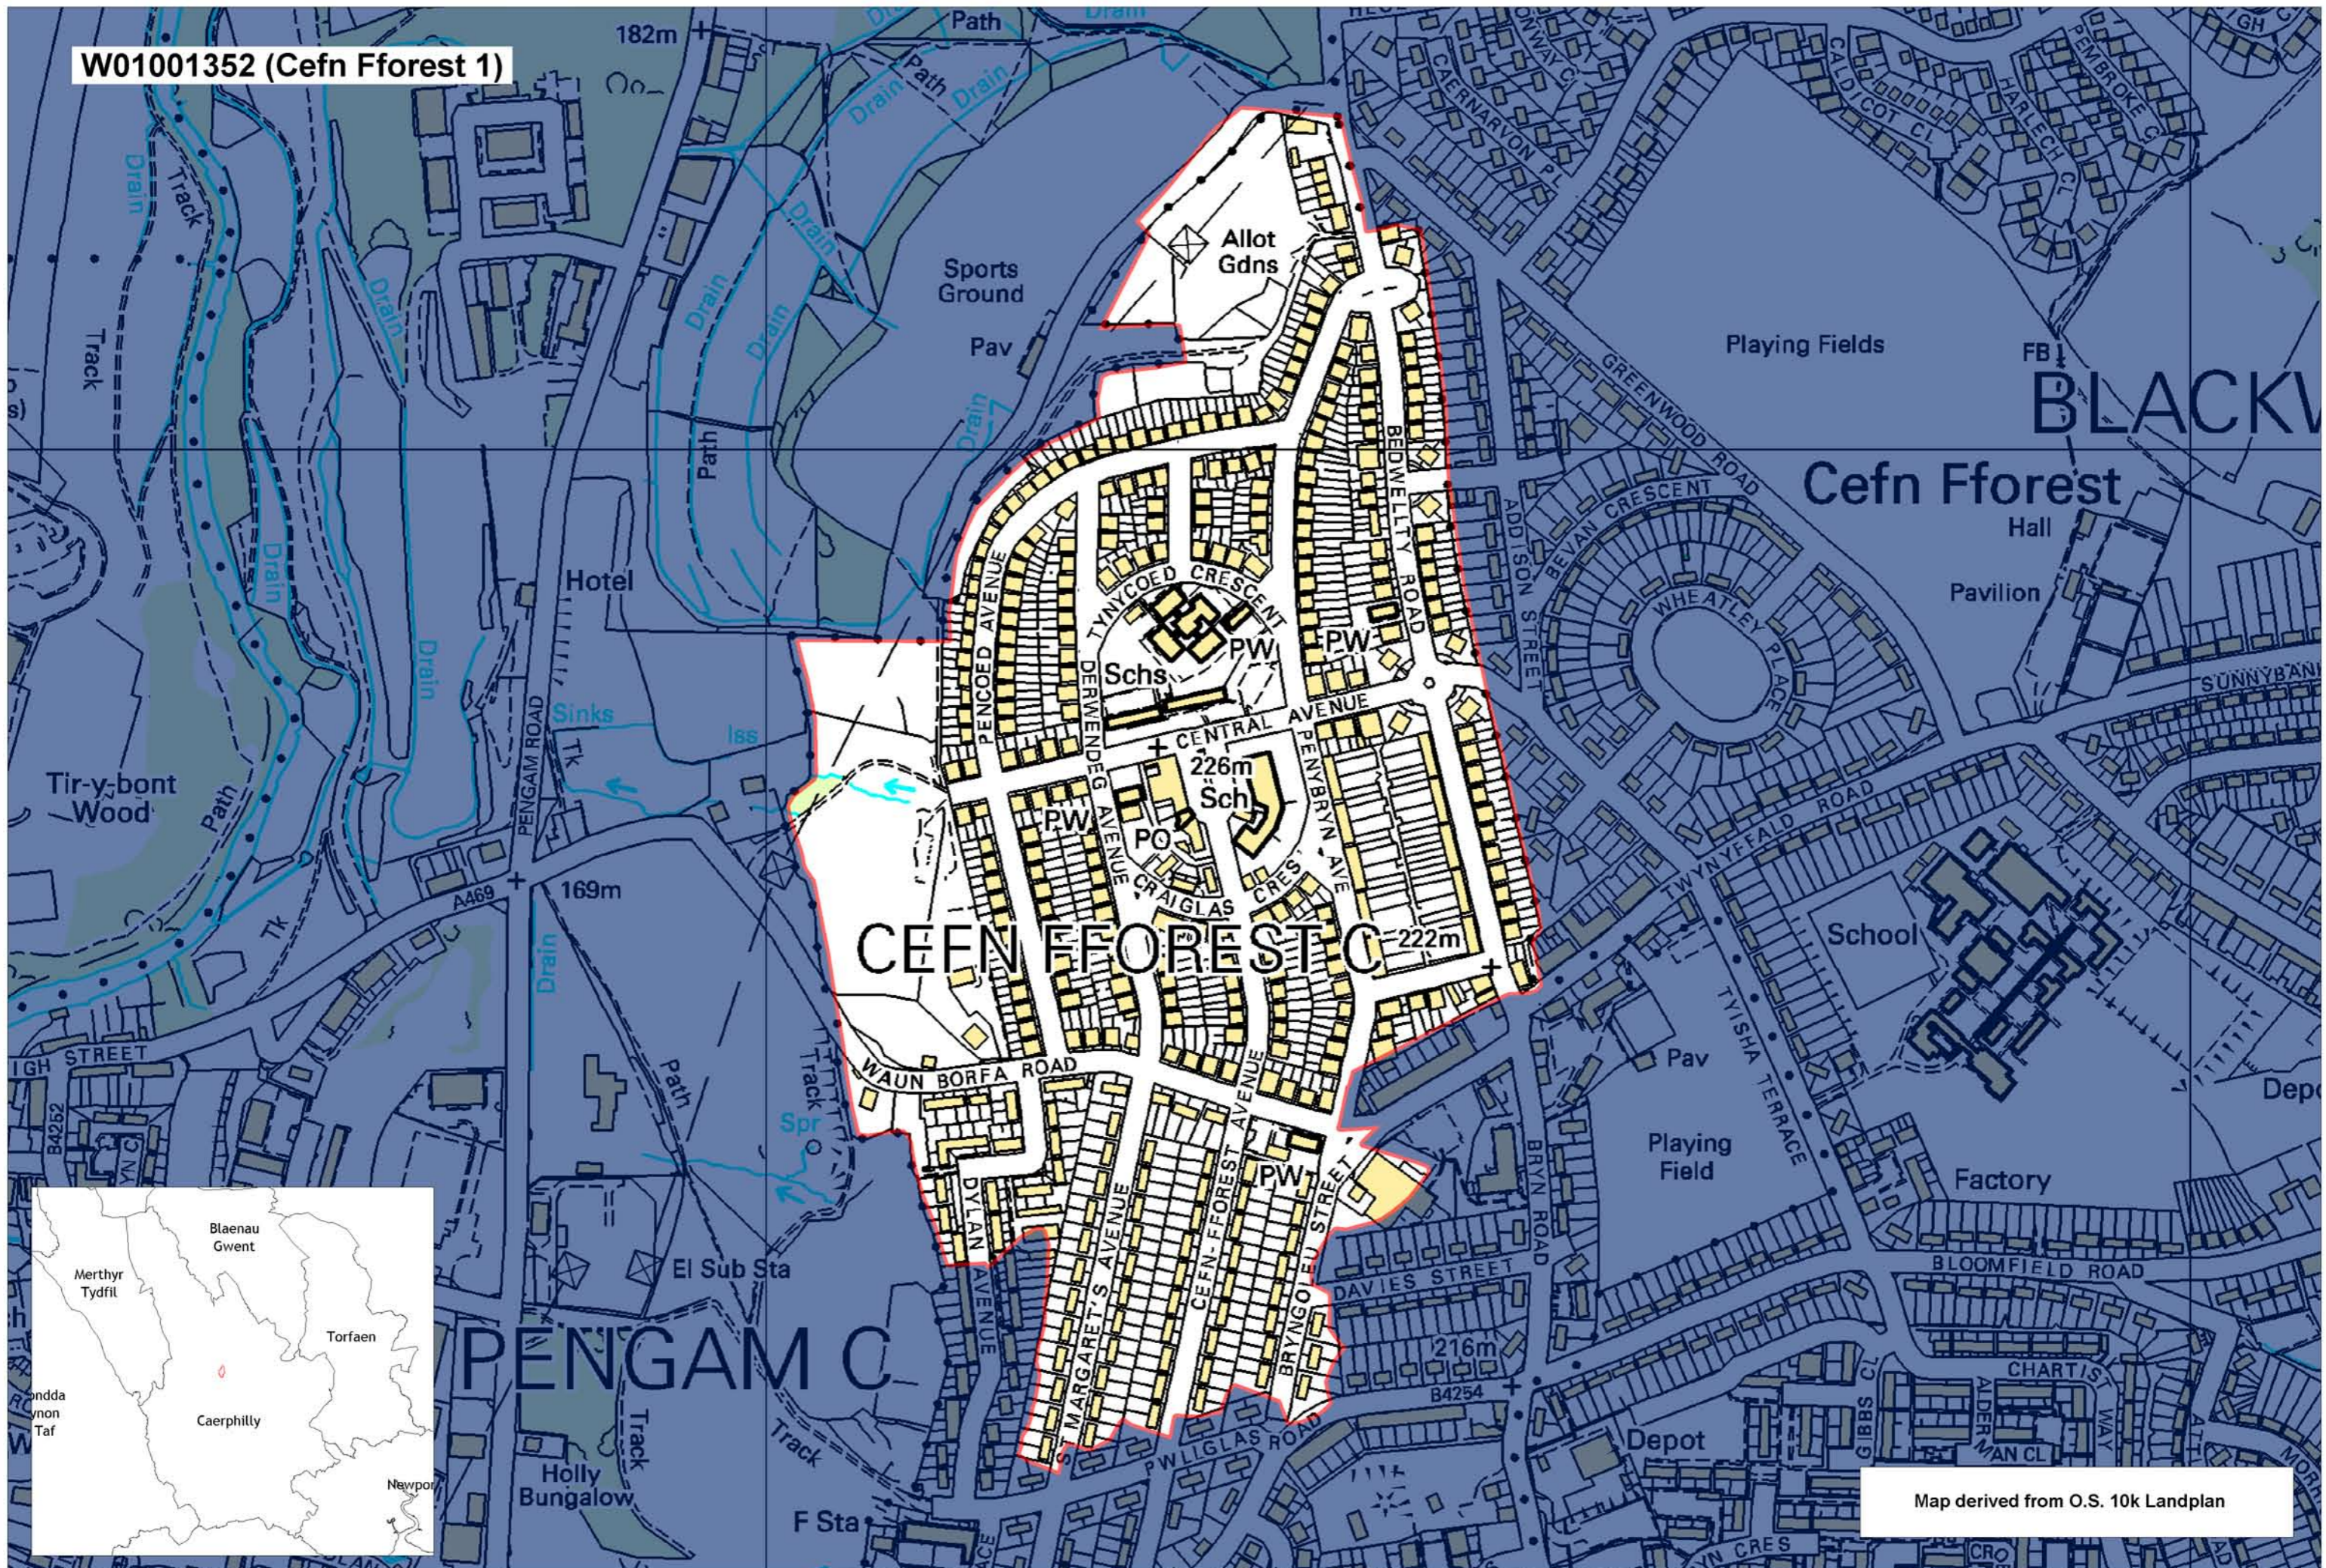

W01001352 (Cefn Fforest 1)

Map derived from O.S. 10k Landplan

This map is based upon the Ordnance Survey material with the permission of Ordnance Survey on behalf of The Controller of Her Majesty's Stationery Office. © Crown copyright 2008. Unauthorised reproduction infringes Crown copyright and may lead to prosecution or civil proceedings. Welsh Assembly Government. Licence Number: 100017916. Mae'r map hwn yn seiliedig ar ddeunydd yr Arolwg Ordnans gyda chaniatâd Arolwg Ordnans ar ran Rheolwr Lyfrau El Mawrhydi. © Hawffraint y Goron 2008. Mae atgynhyrchu heb ganiatâd yn torri hawffraint y Goron a gall hyn arwain at erlyniad neu achos sifil. Llywodraeth Cynulliad Cymru. Rhif trwydded 100017916.

Produced by Cartographics, Statistical Directorate, Welsh Assembly Government. Cynhyrchwyd gan Cartograffeg, Y Gyfarwyddiaeth Ystadegol, Llywodraeth Cynulliad Cymru.