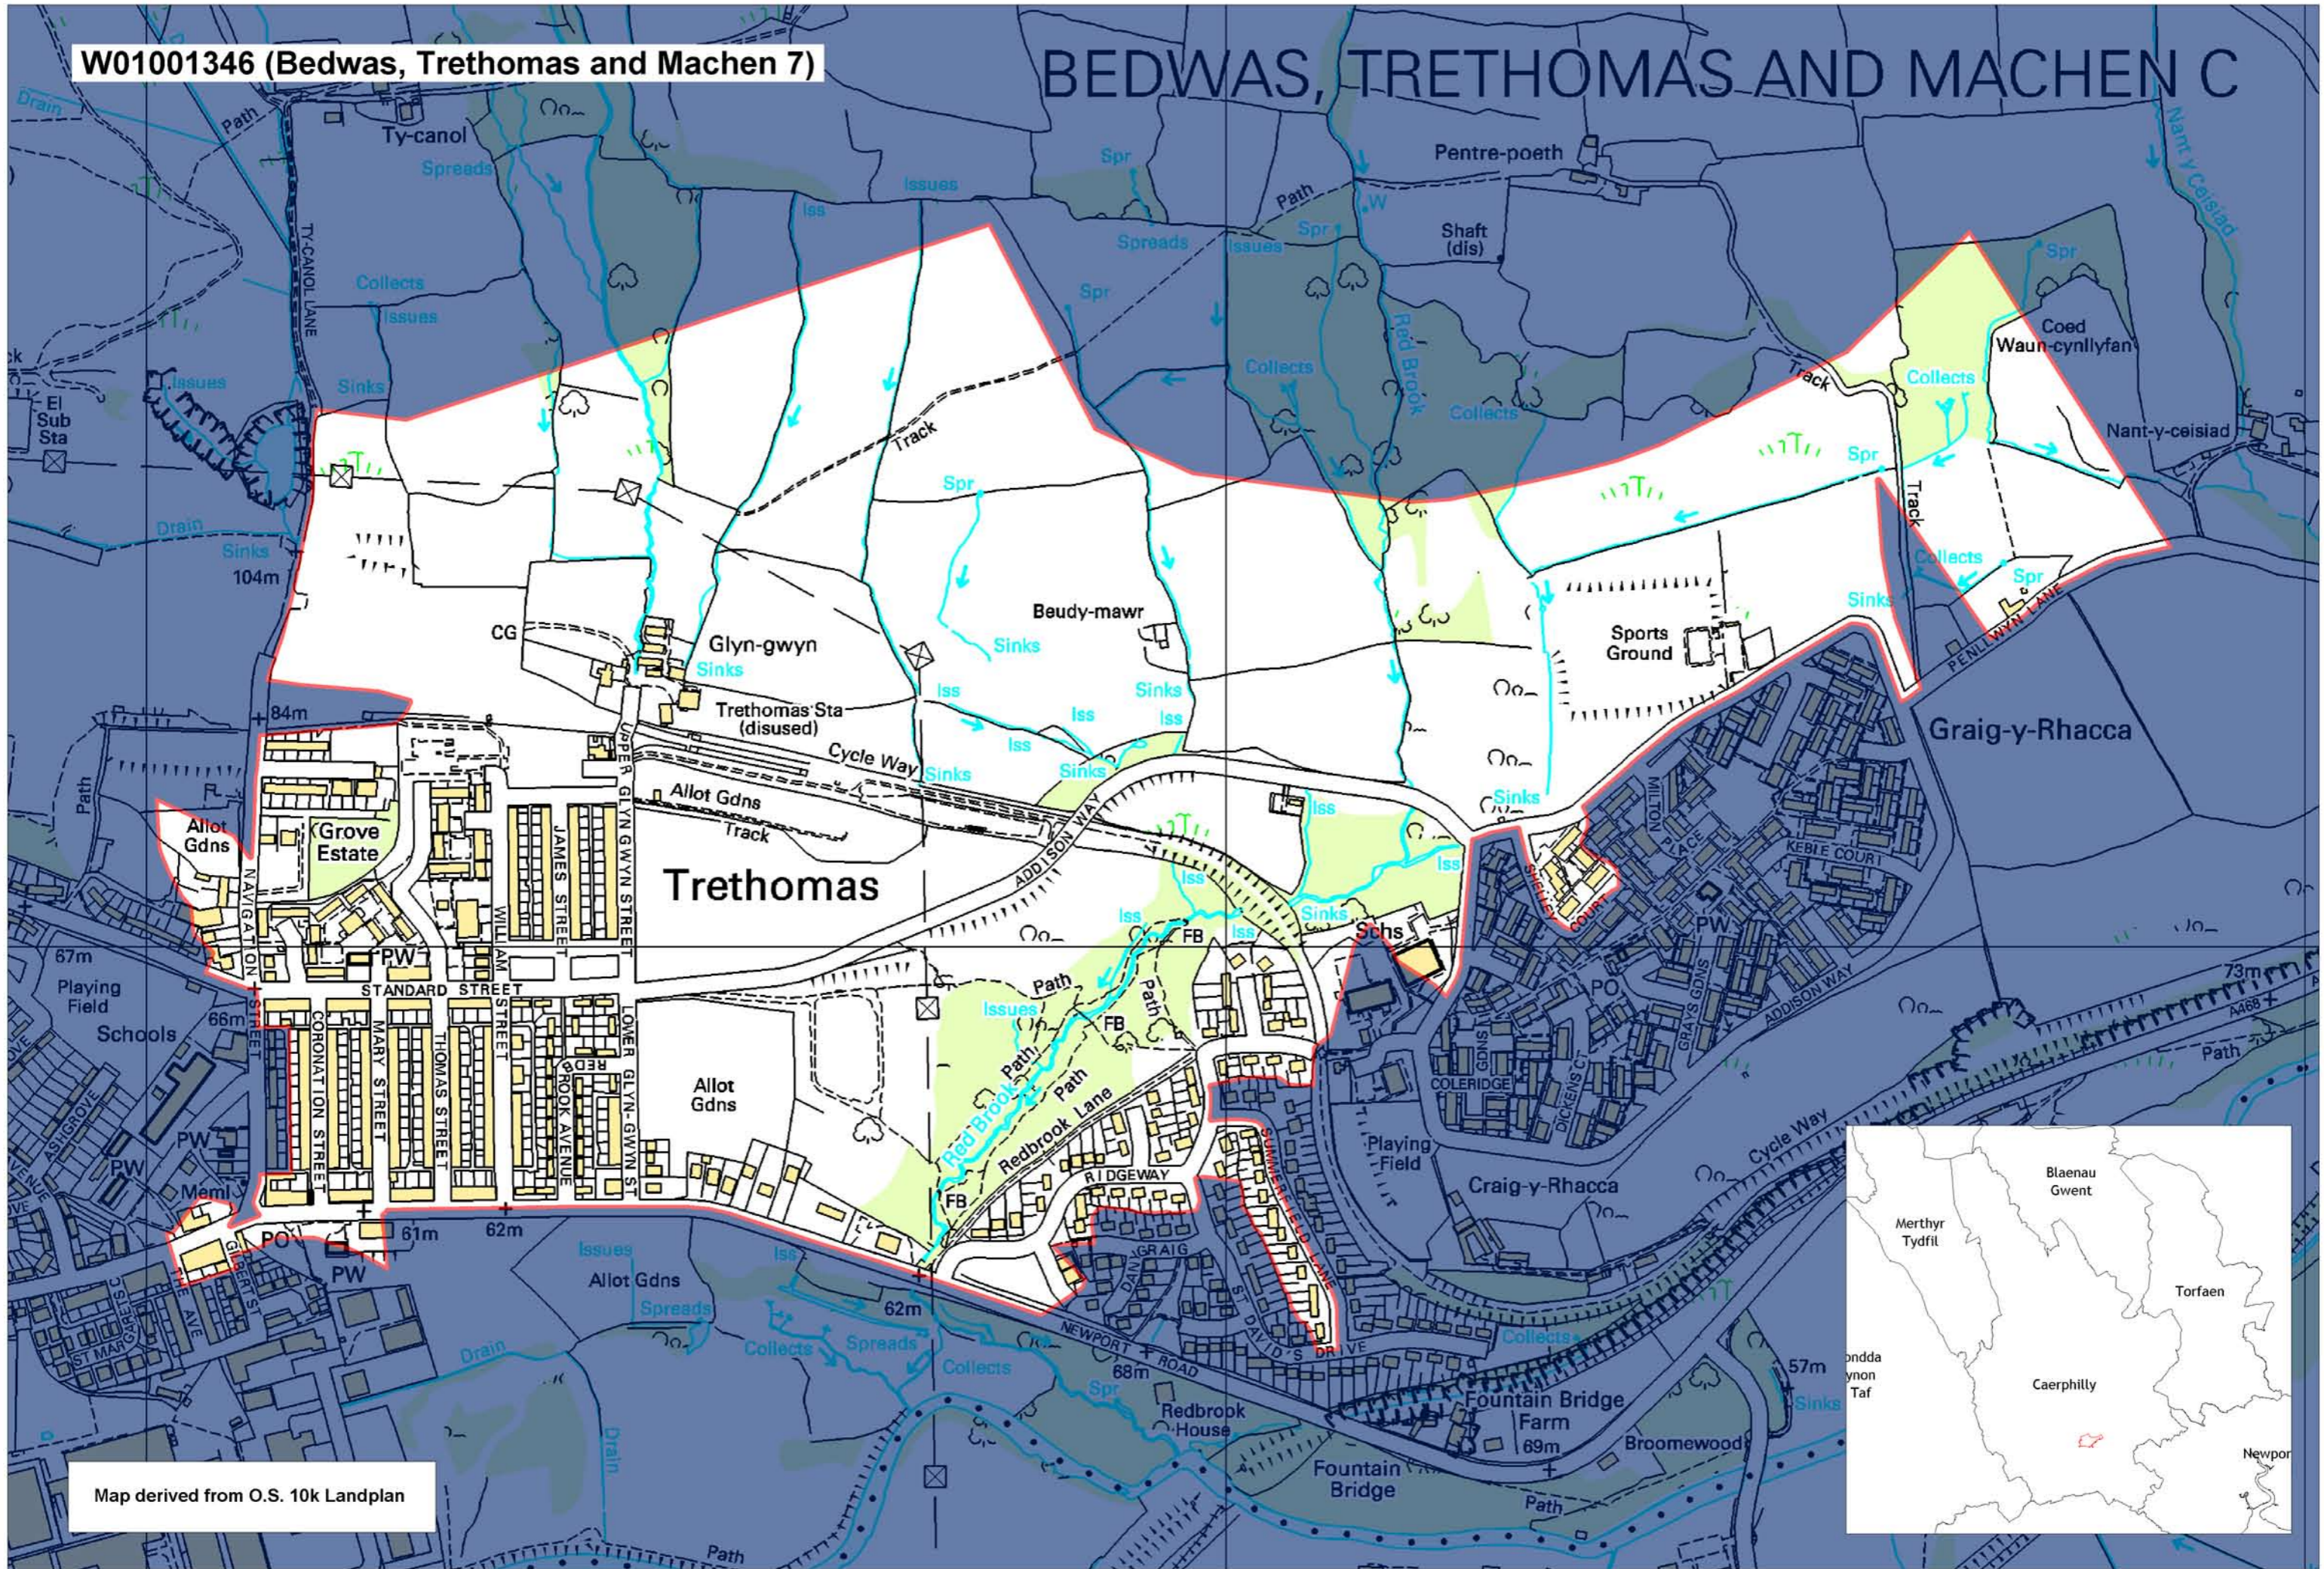

W01001346 (Bedwas, Trethomas and Machen 7)

BEDWAS, TRETTHOMAS AND MACHEN C

Map derived from O.S. 10k Landplan