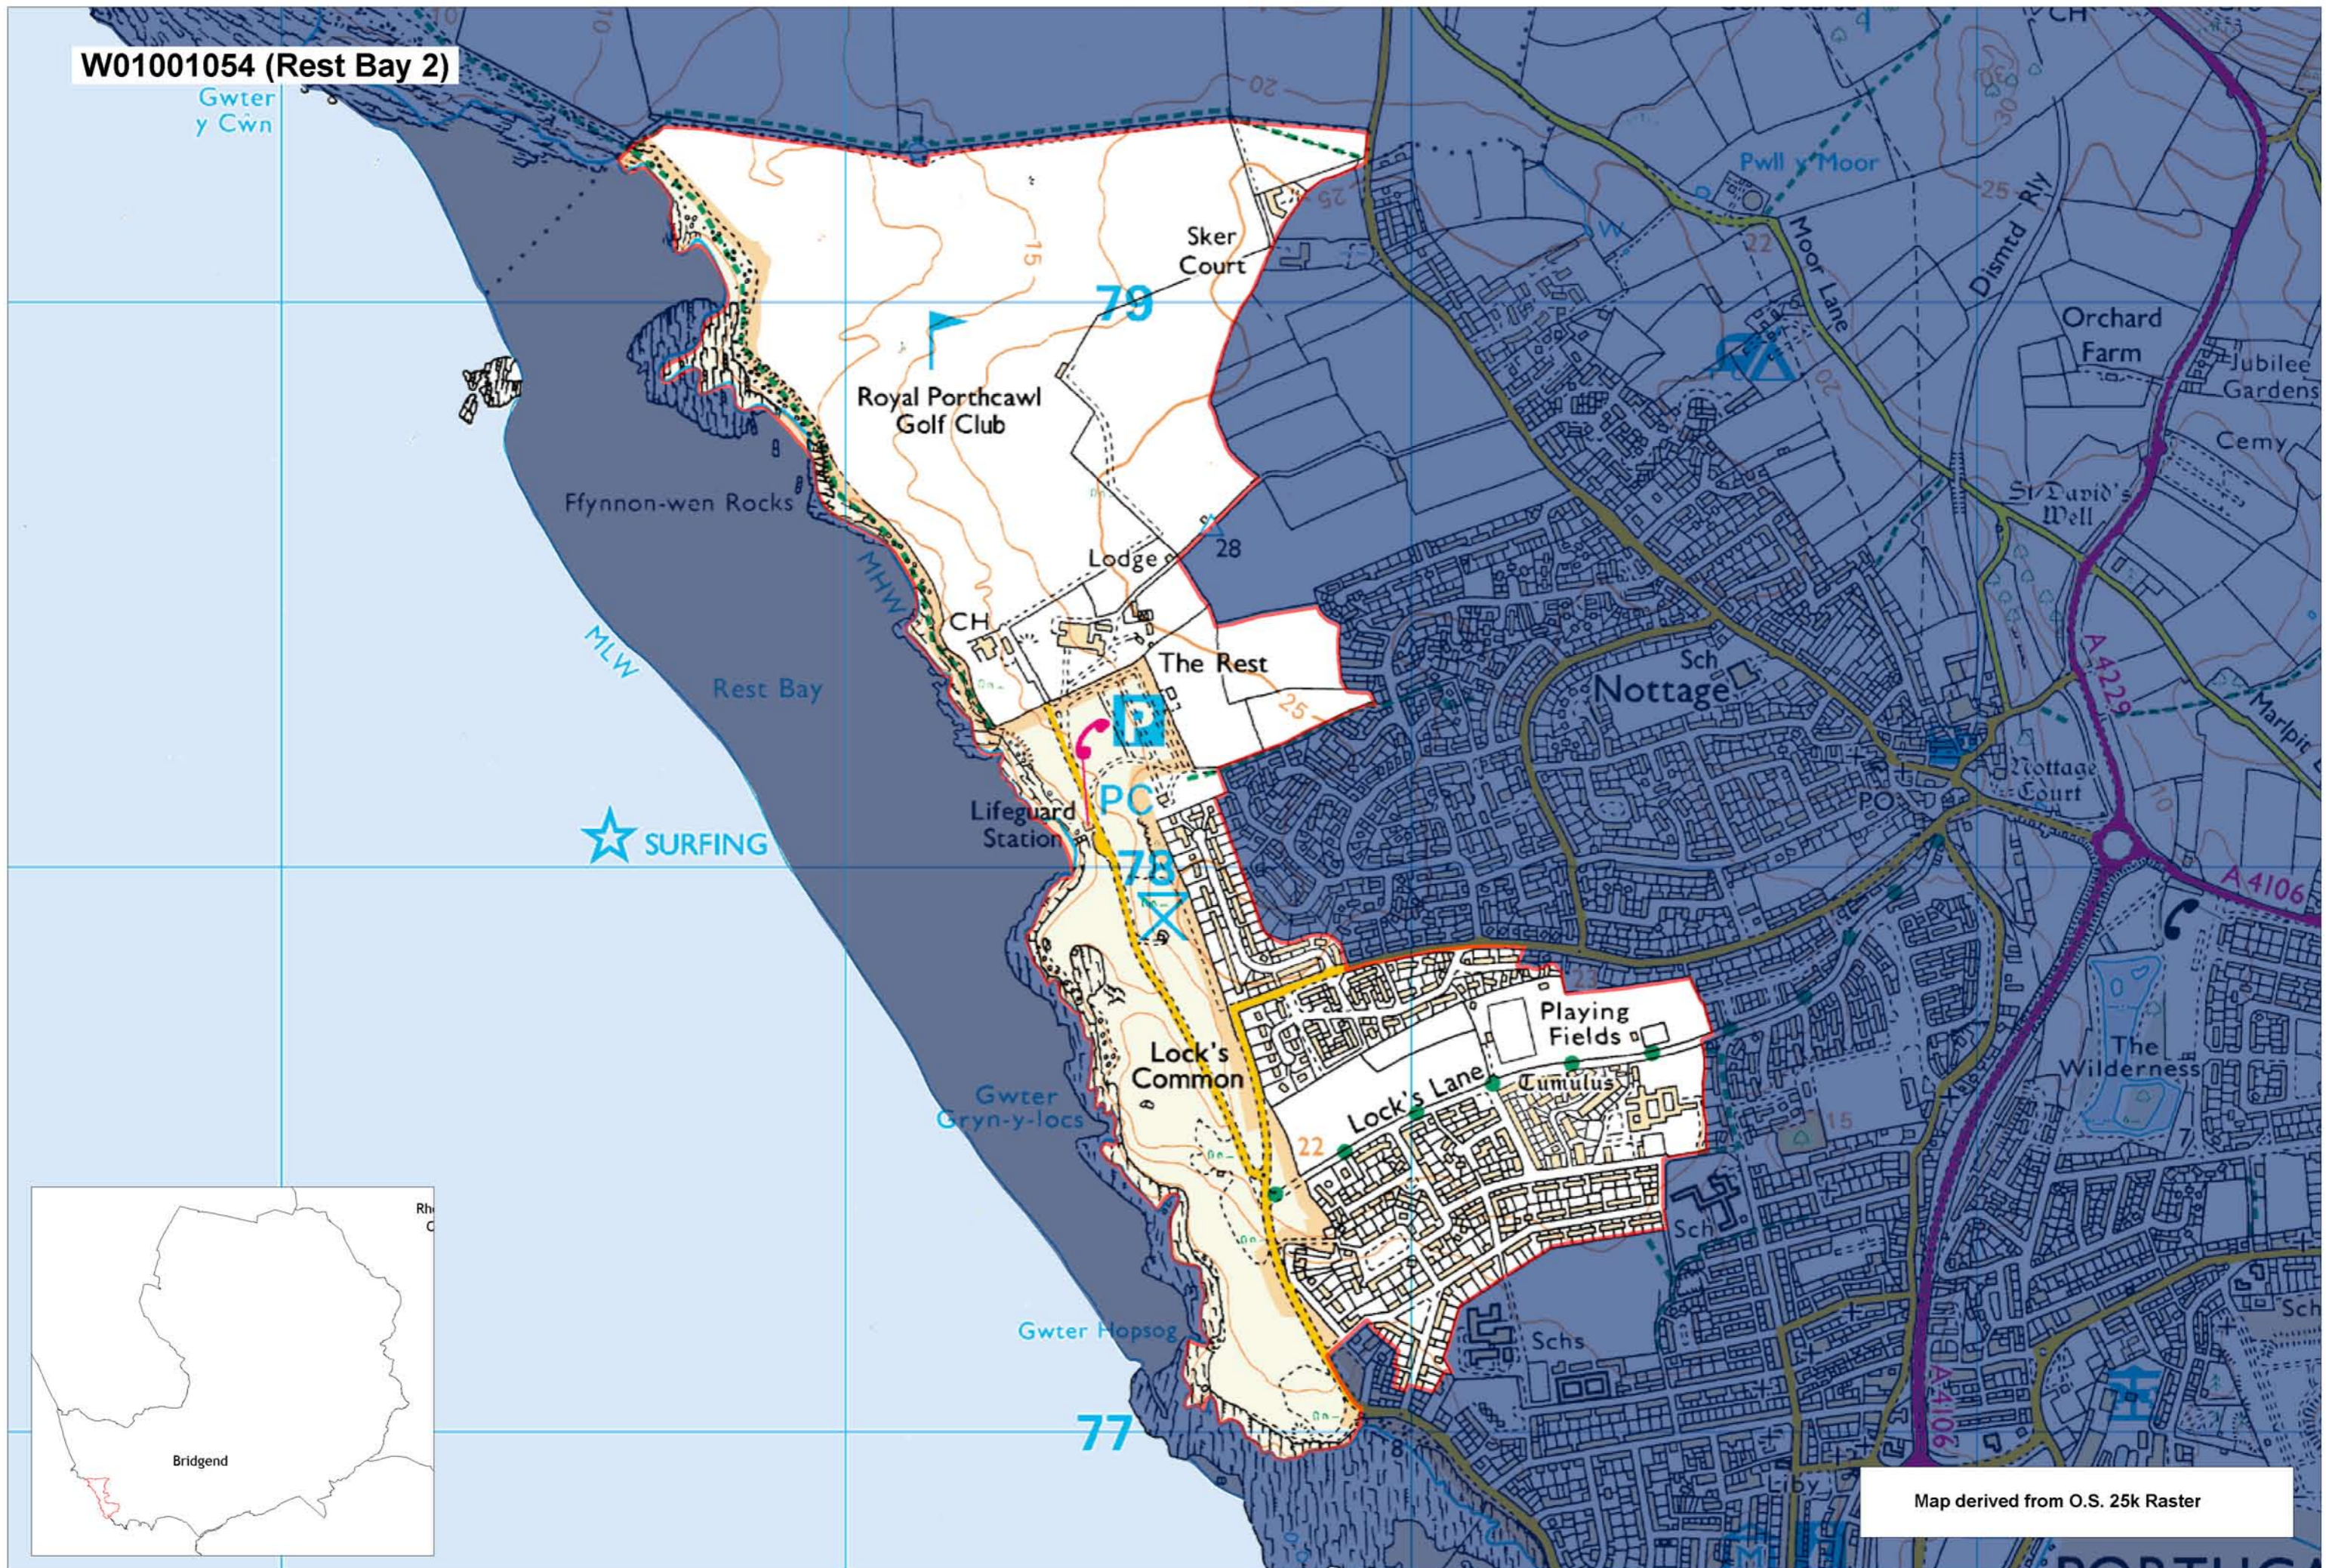

# W01001054 (Rest Bay 2)

Map derived from O.S. 25k Raster

This map is based upon the Ordnance Survey material with the permission of Ordnance Survey on behalf of The Controller of Her Majesty's Stationery Office. © Crown copyright 2008. Unauthorised reproduction infringes Crown copyright and may lead to prosecution or civil proceedings. Welsh Assembly Government. Licence Number: 100017916. Mae'r map hwn yn seiliedig ar ddeunydd yr Arolwg Ordnans gyda chaniatâd Arolwg Ordnans ar ran Rheolwr Lyfrau Ei Mawrhydi. © Hawffraint y Goron 2008. Mae atgynhyrchu heb ganiatâd yn torri hawffraint y Goron a gall hyn arwain at erlyniad neu achos sifil. Llywodraeth Cynulliad Cymru. Rhif trwydded 100017916.

Produced by Cartographics, Statistical Directorate, Welsh Assembly Government. Cynhyrchwyd gan Cartografeg, Y Gyfarwyddiaeth Ystadegol, Llywodraeth Cynulliad Cymru.