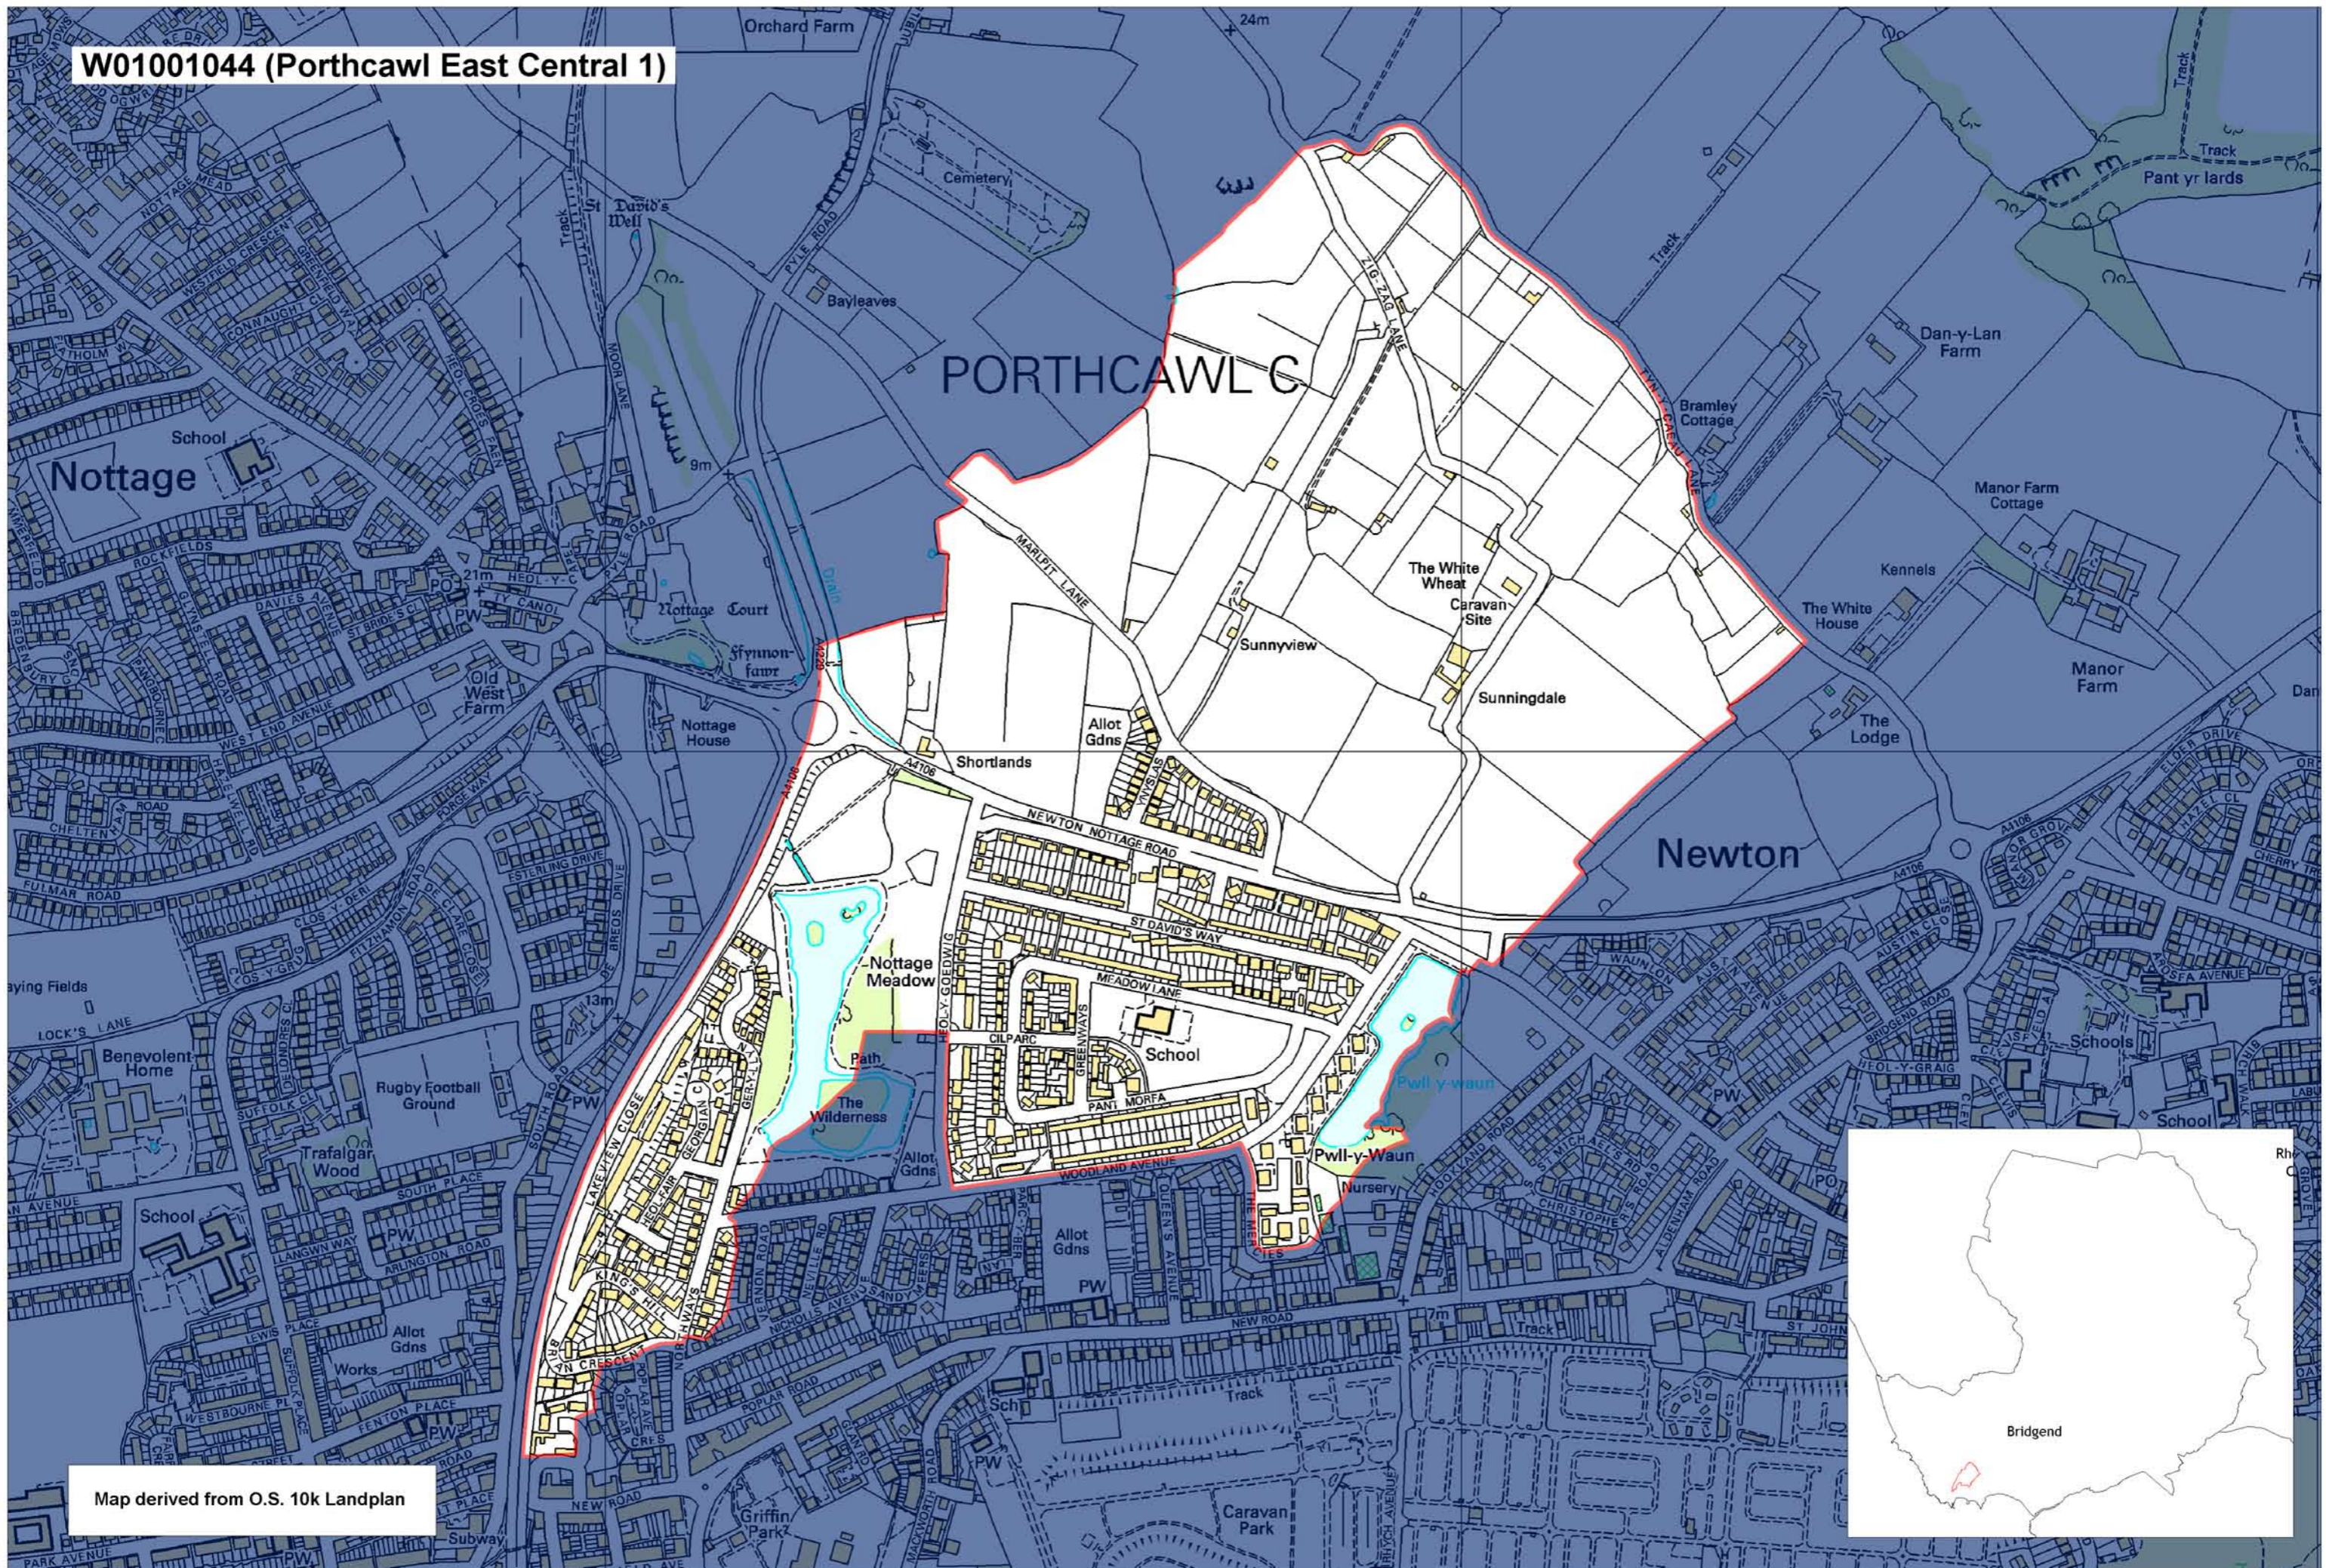

W01001044 (Porthcawl East Central 1)

Map derived from O.S. 10k Landplan