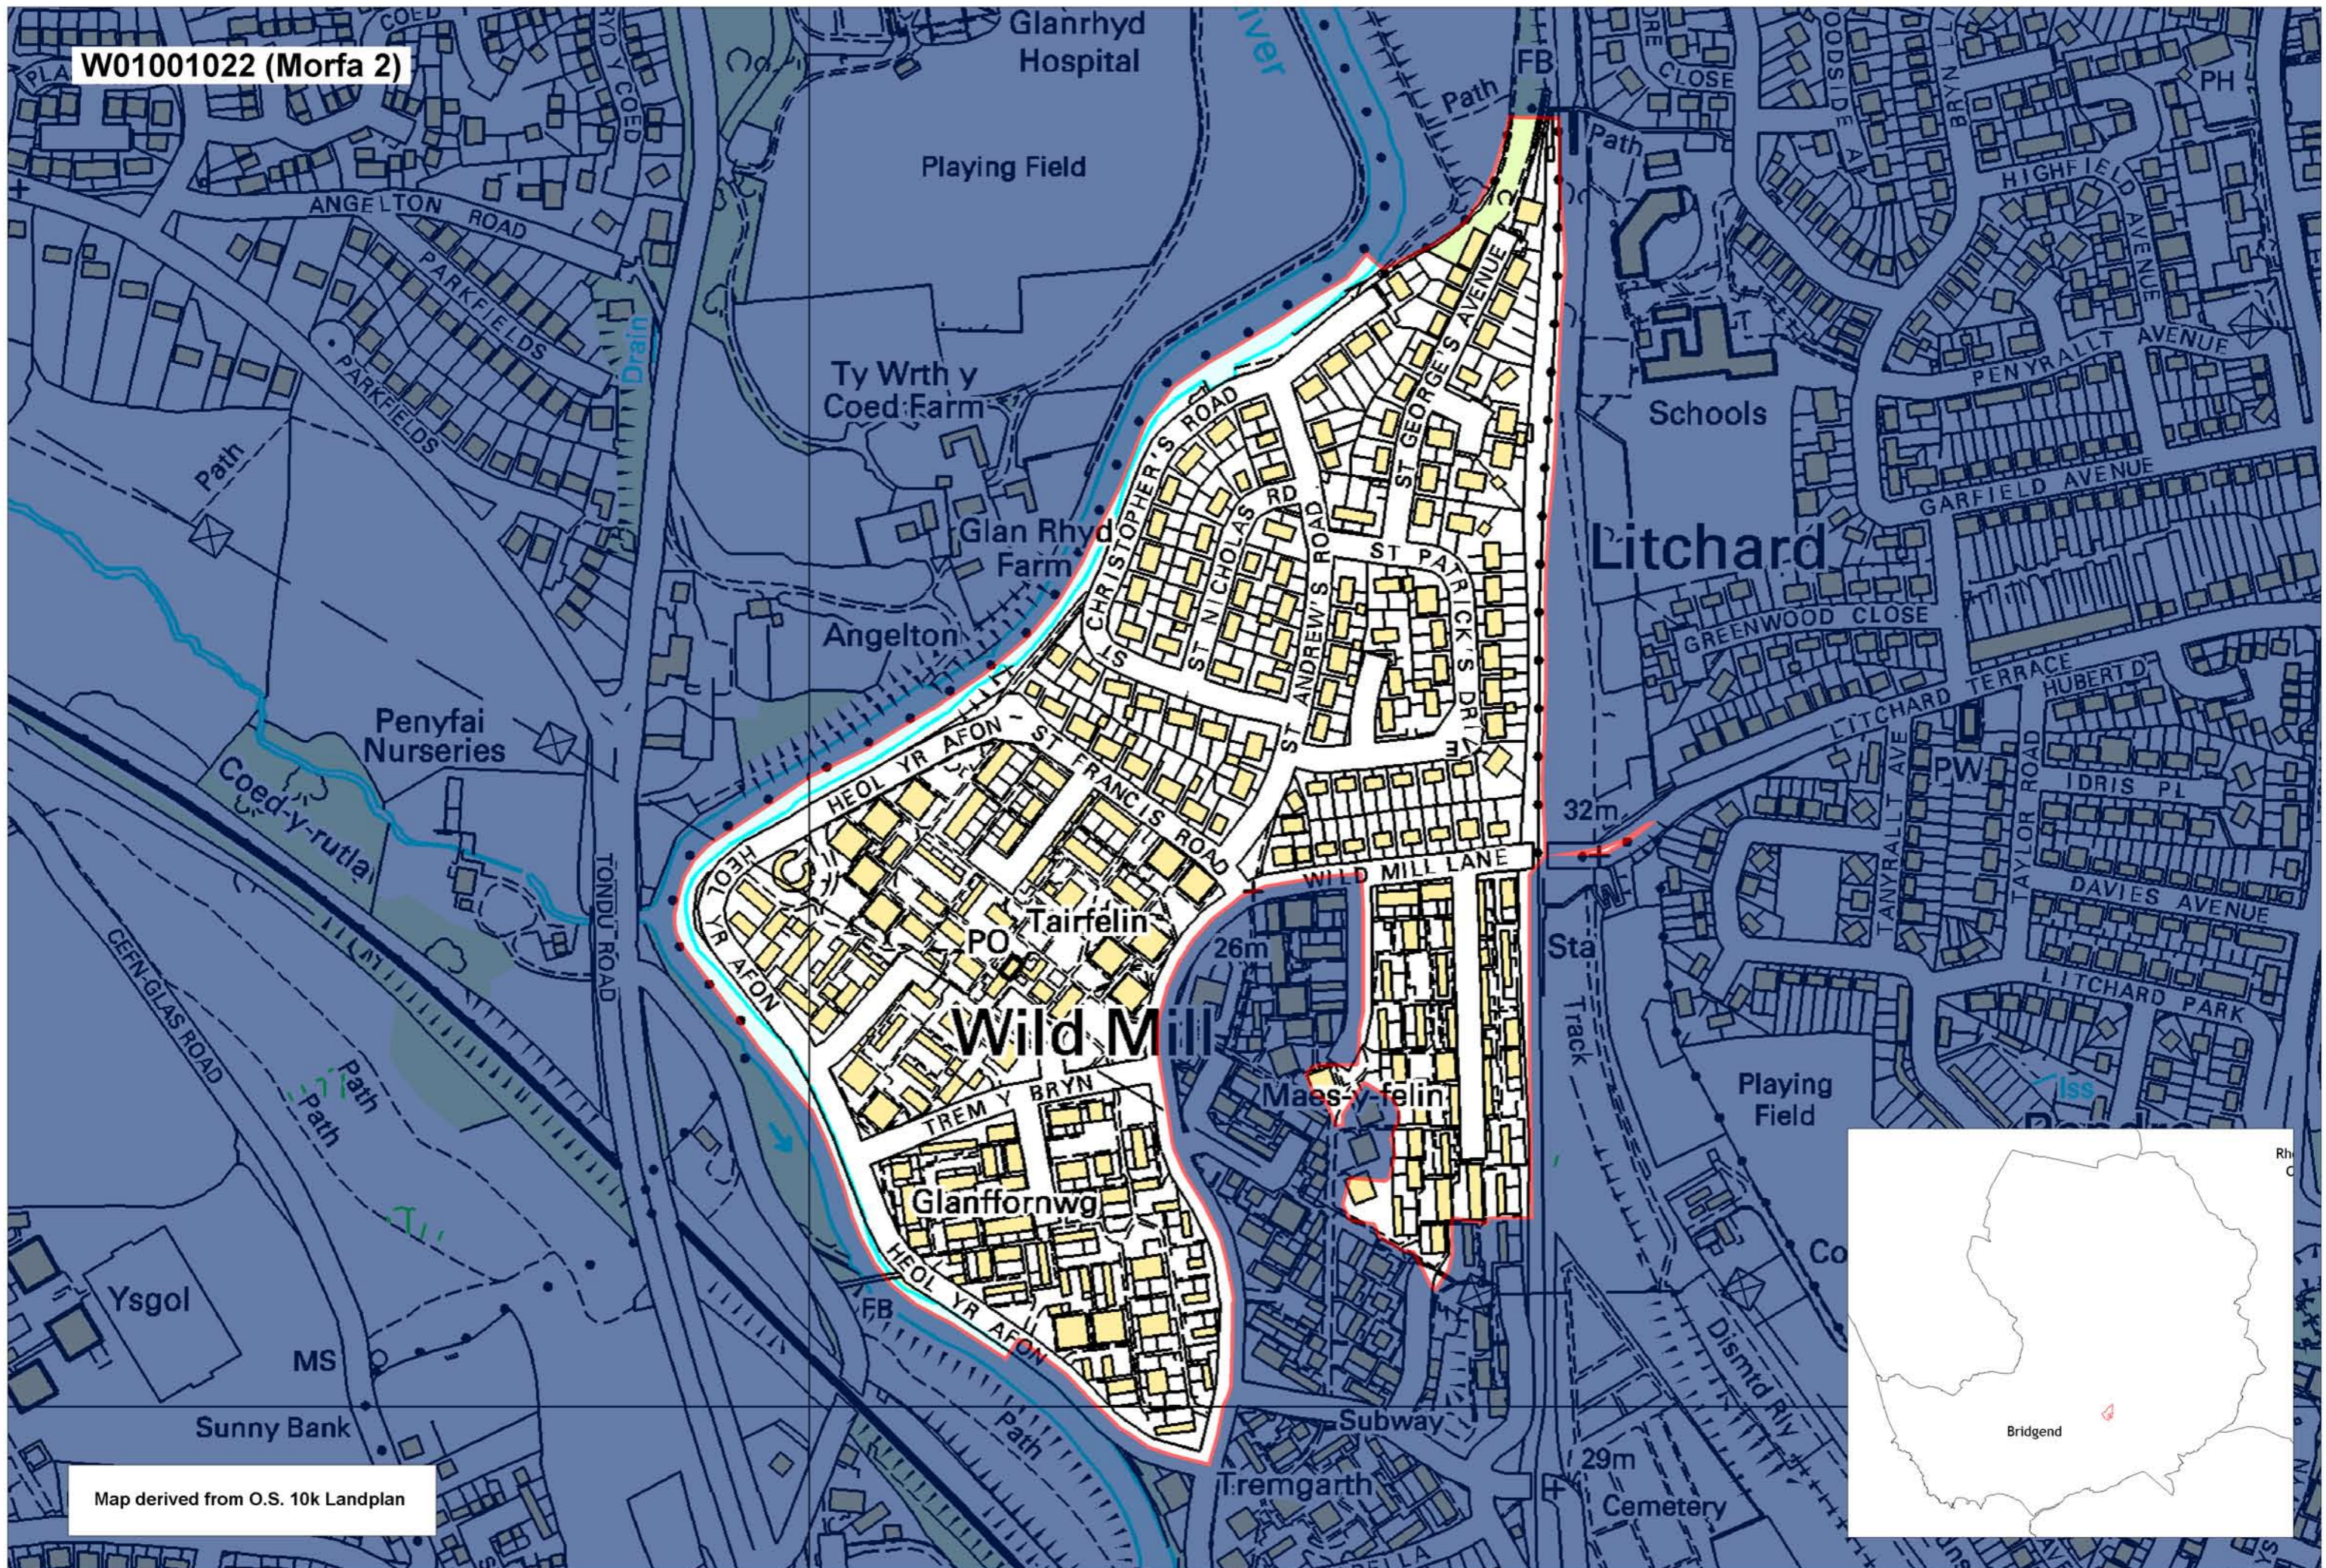

W01001022 (Morfa 2)

Map derived from O.S. 10k Landplan

This map is based upon the Ordnance Survey material with the permission of Ordnance Survey on behalf of The Controller of Her Majesty's Stationery Office. © Crown copyright 2008. Unauthorised reproduction infringes Crown copyright and may lead to prosecution or civil proceedings. Welsh Assembly Government. Licence Number: 100017916. Mae'r map hwn yn seiliedig ar ddeunydd yr Arolwg Ordnans gyda chaniatâd Arolwg Ordnans ar ran Rheolwr Lyfrau Ei Mawrhydi. © Hawffraint y Goron 2008. Mae atgynhyrchu heb ganiatâd yn torri hawffraint y Goron a gall hyn arwain at erlyniad neu achos sifil. Llywodraeth Cynulliad Cymru. Rhif trwydded 100017916.

Produced by Cartographics, Statistical Directorate, Welsh Assembly Government. Cynhyrchwyd gan Cartograffeg, Y Gytarwyddiaeth Ystadegol, Llywodraeth Cynulliad Cymru.