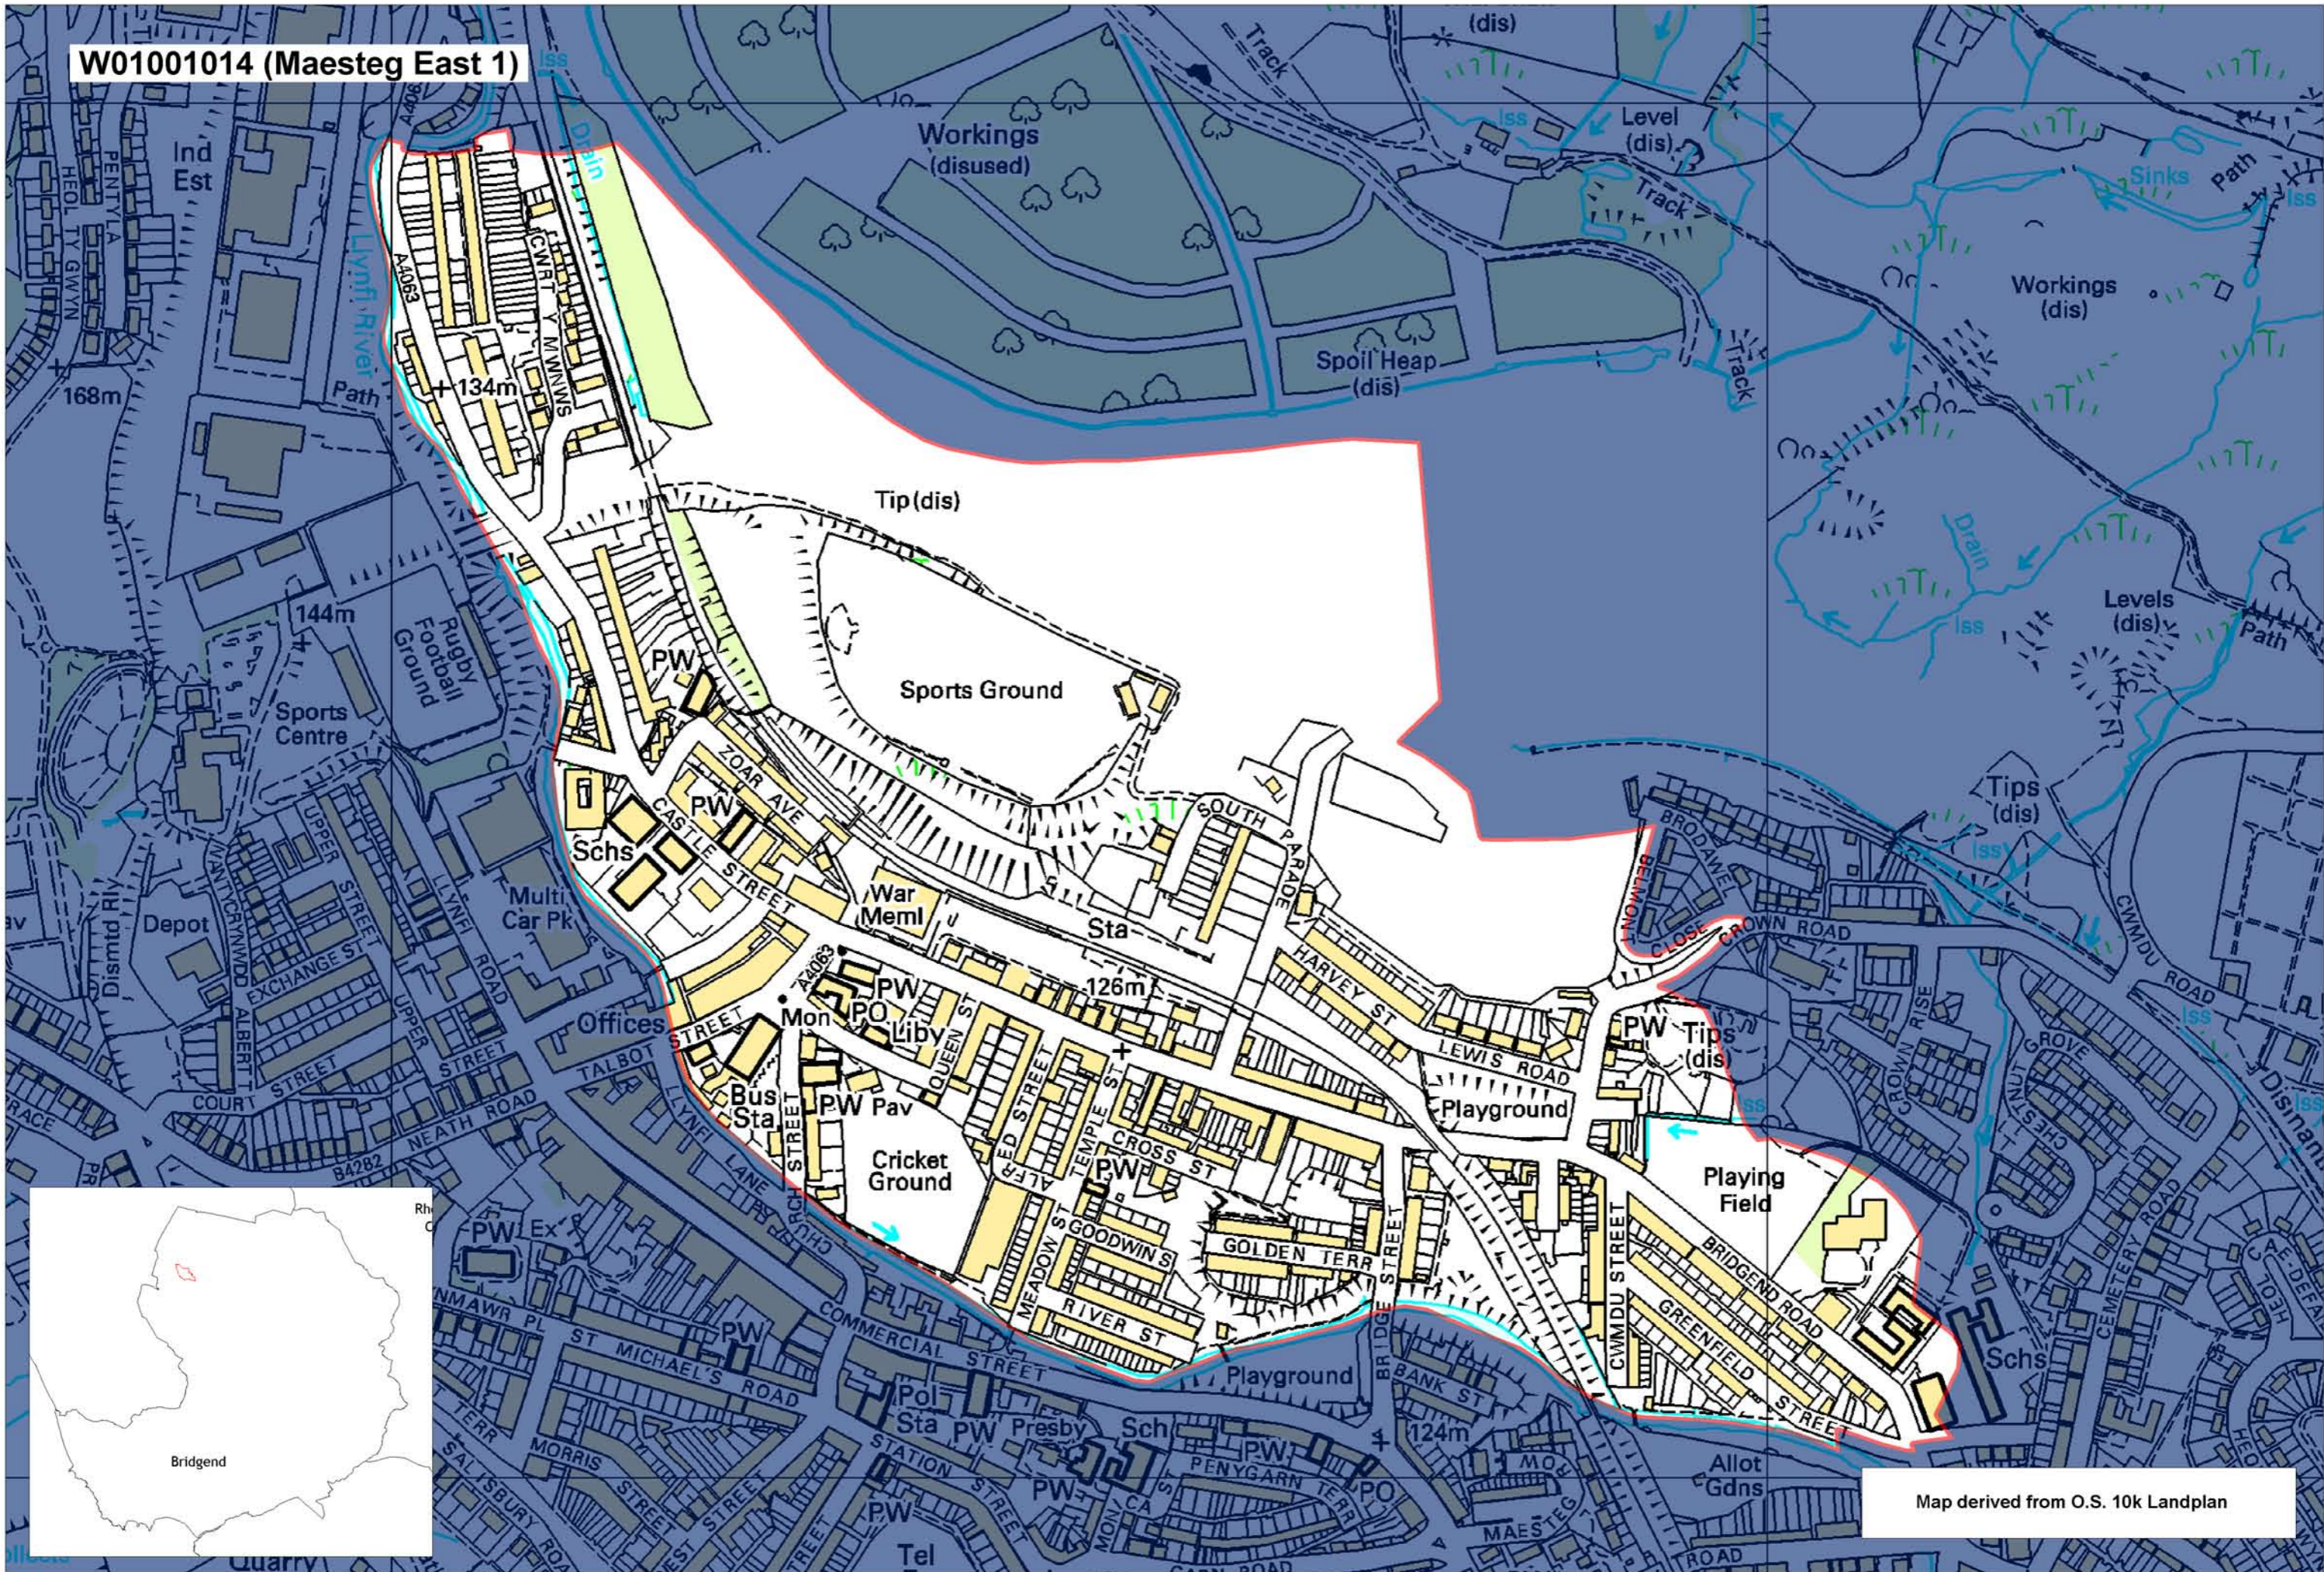

# W01001014 (Maesteg East 1)

Map derived from O.S. 10k Landplan