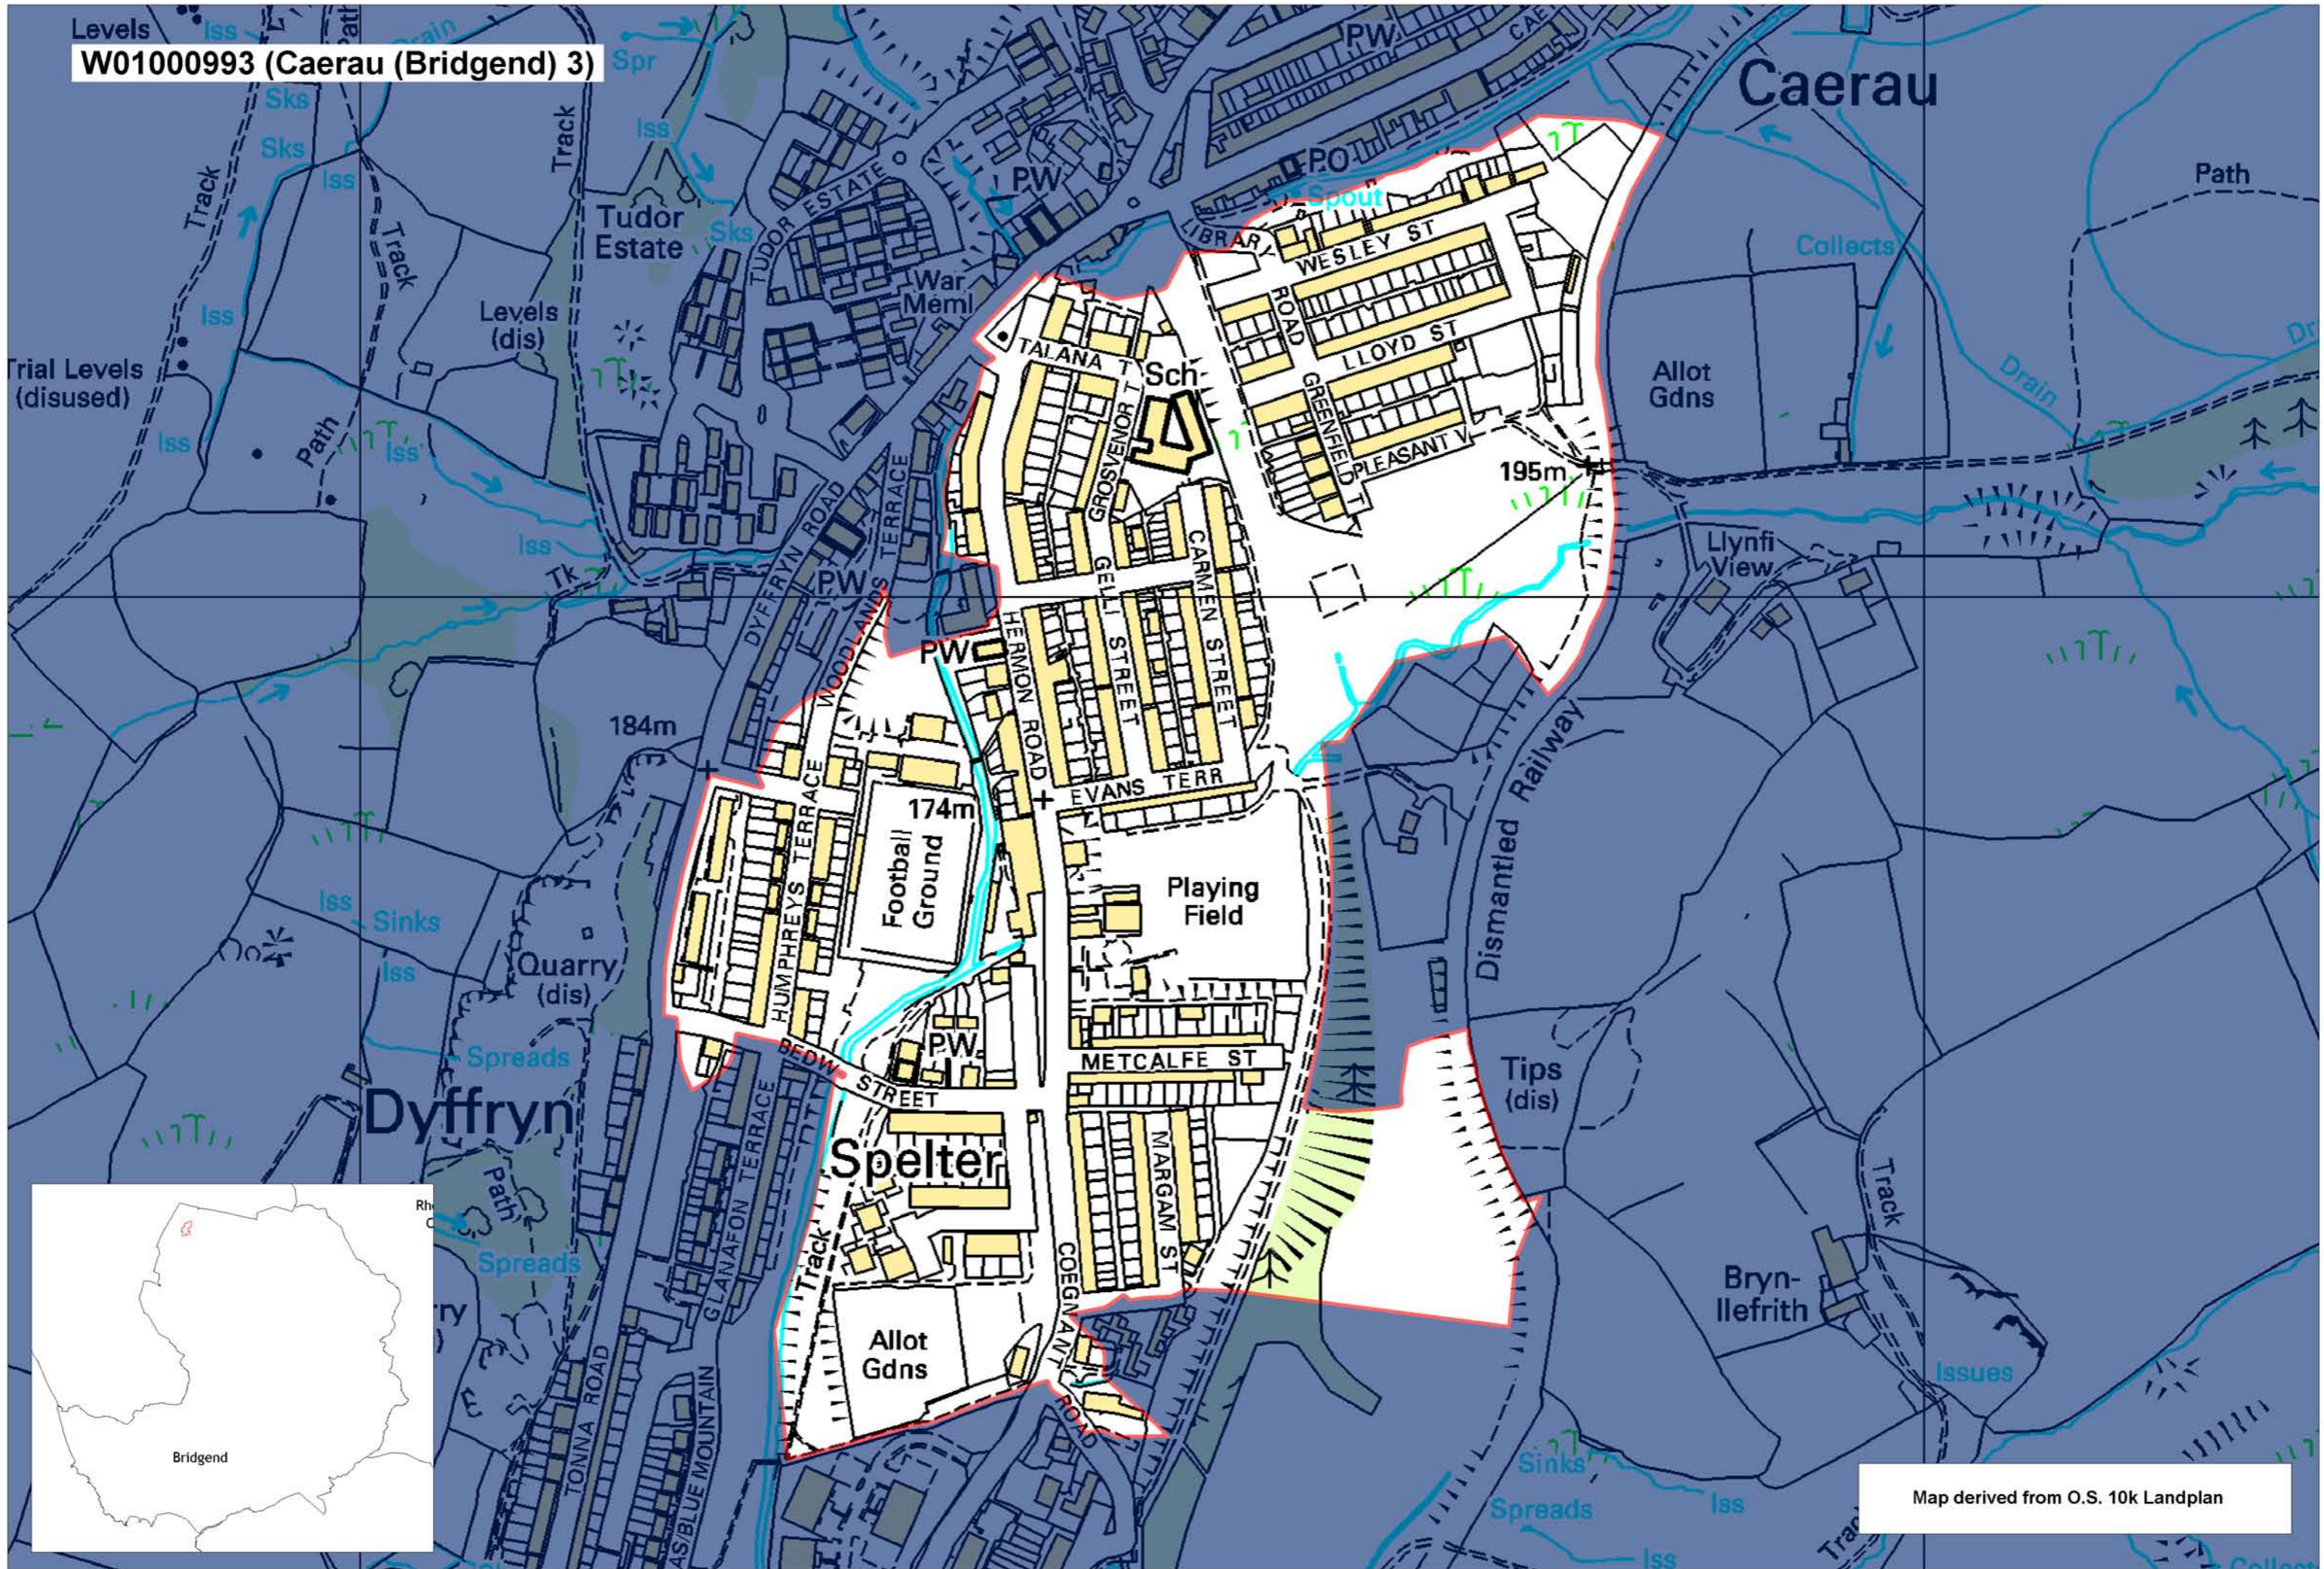

W01000993 (Caerau (Bridgend) 3)

Map derived from O.S. 10k Landplan

Produced by Cartographics, Statistical Directorate, Welsh Assembly Government. Cynhyrchwyd gan Cartograffeg, Y Gylarwyddiaeth Ystadegol, Llywodraeth Cynulliad Cymru.