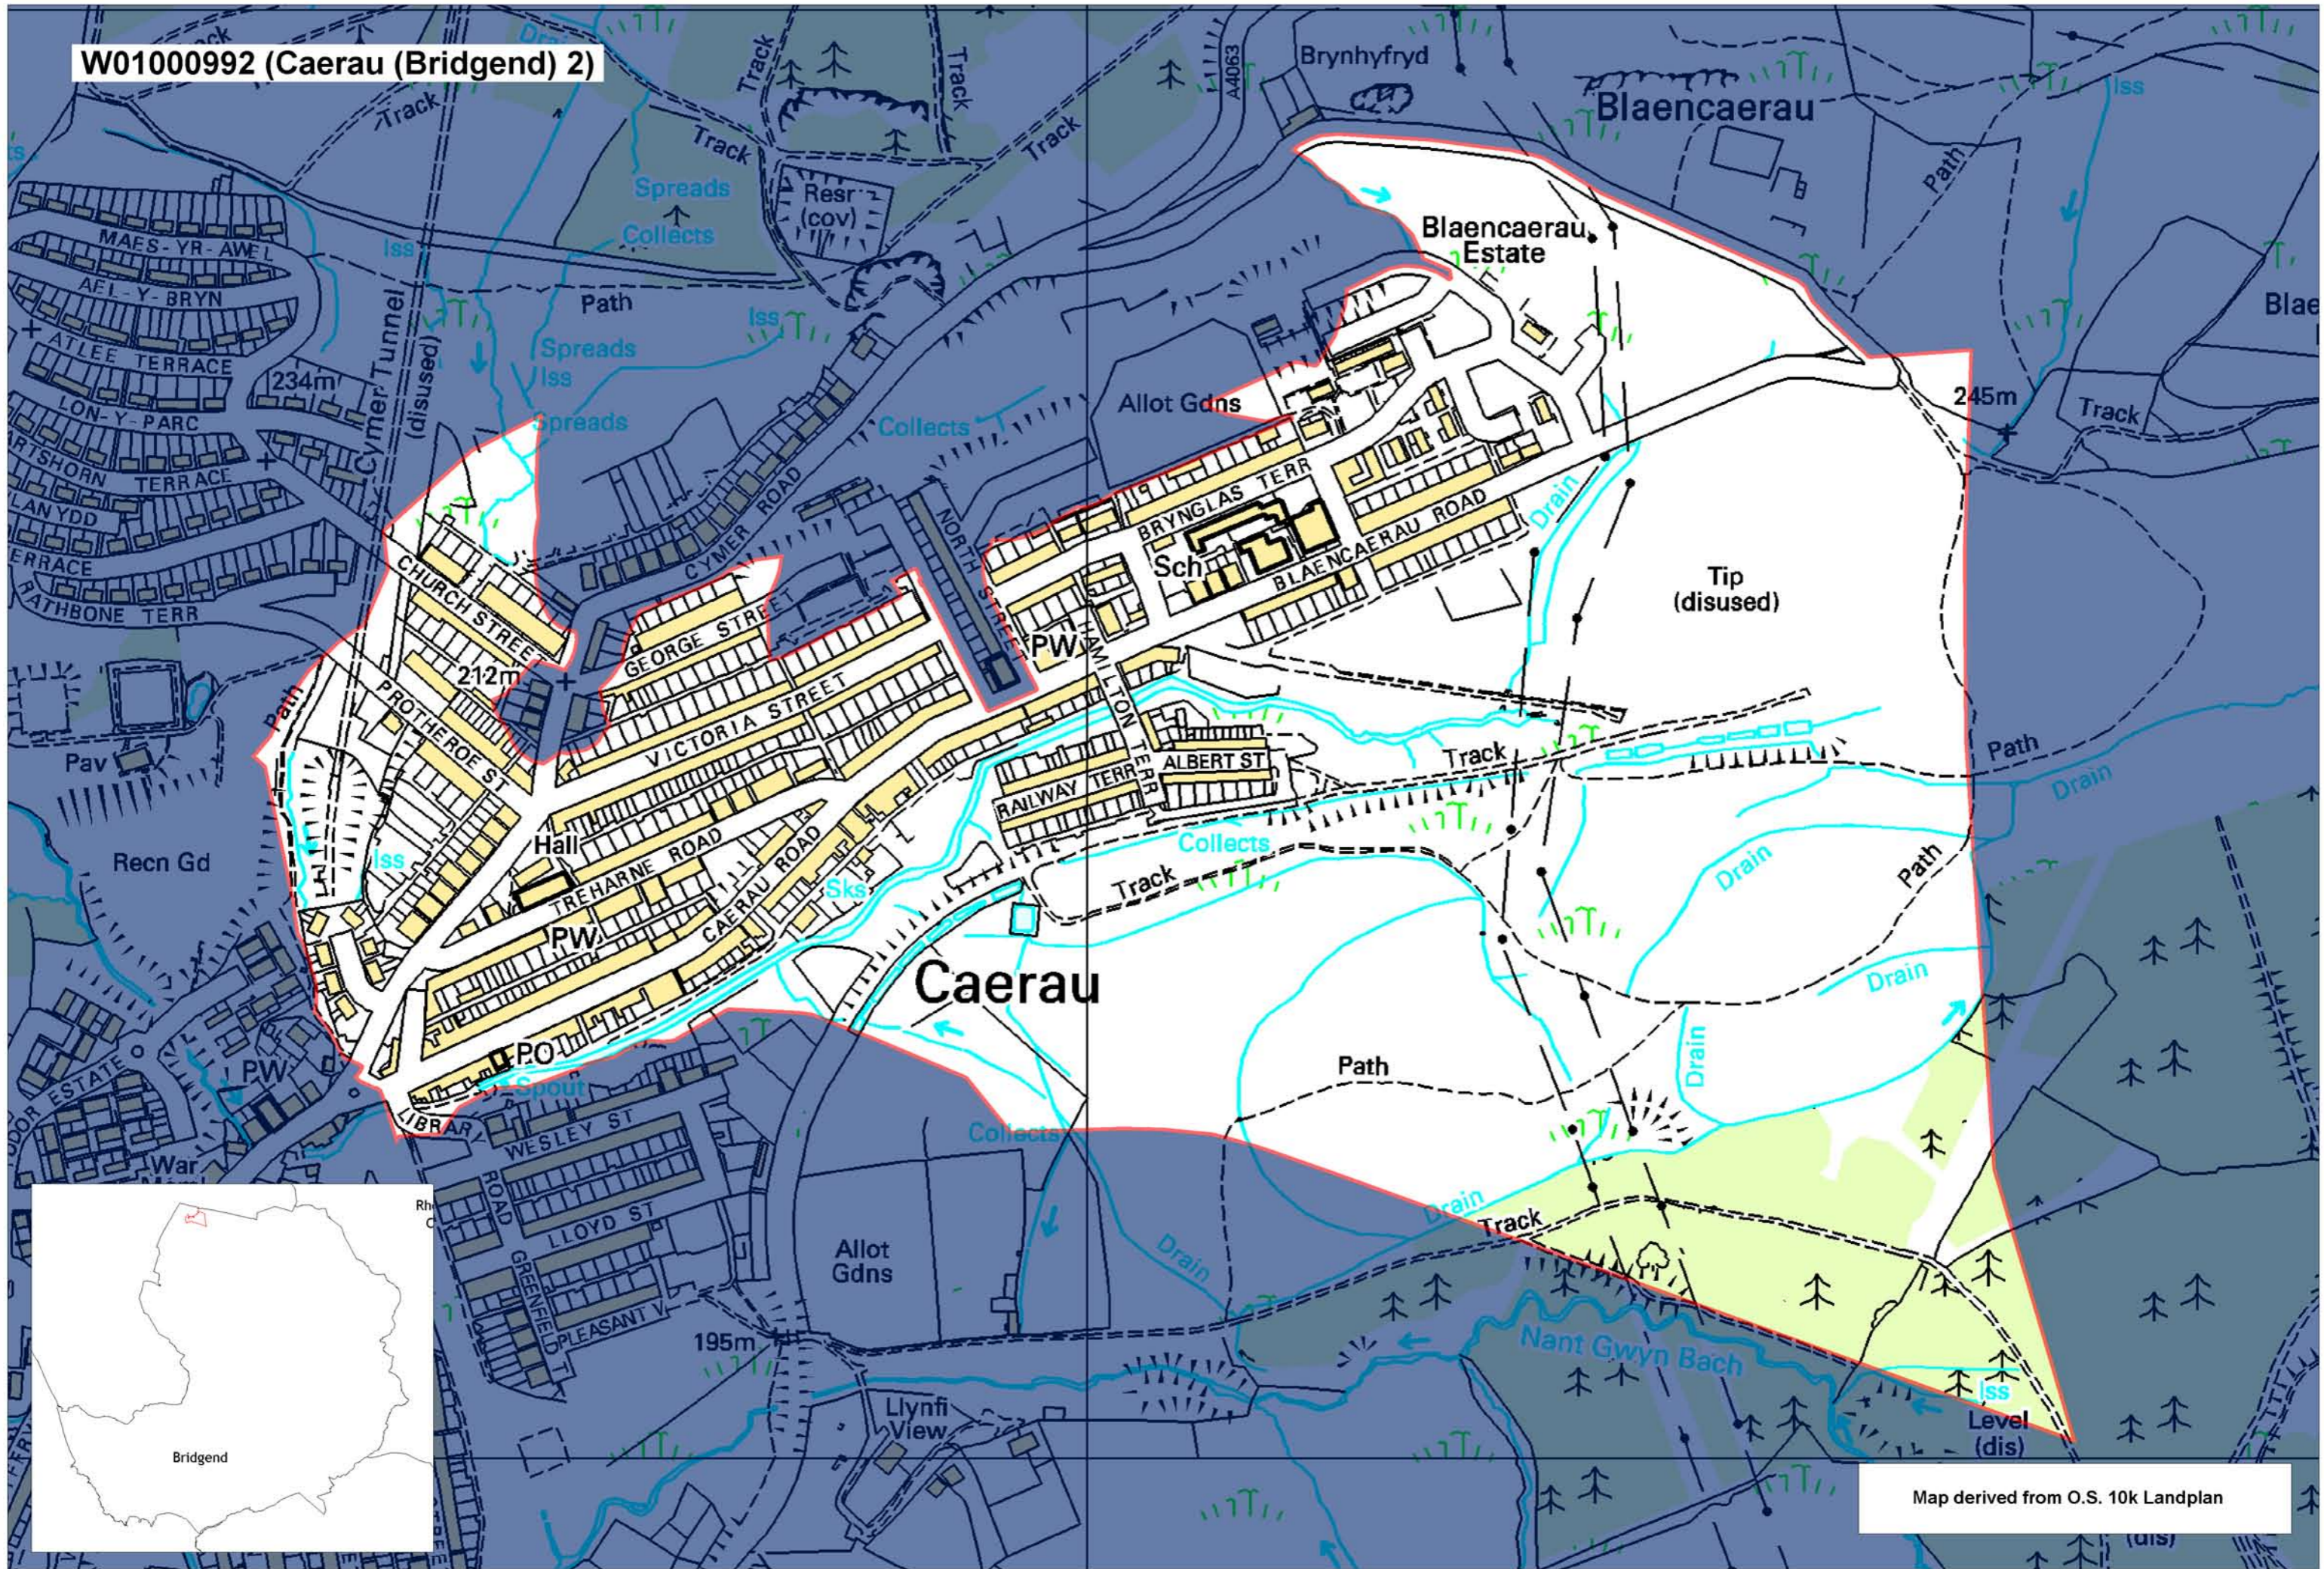

W01000992 (Caerau (Bridgend) 2)

Map derived from O.S. 10k Landplan

Produced by Cartographics, Statistical Directorate, Welsh Assembly Government. Cynhyrchwyd gan Cartograffeg, Y Gyfarwyddiaeth Ystadegol, Llywodraeth Cynulliad Cymru.