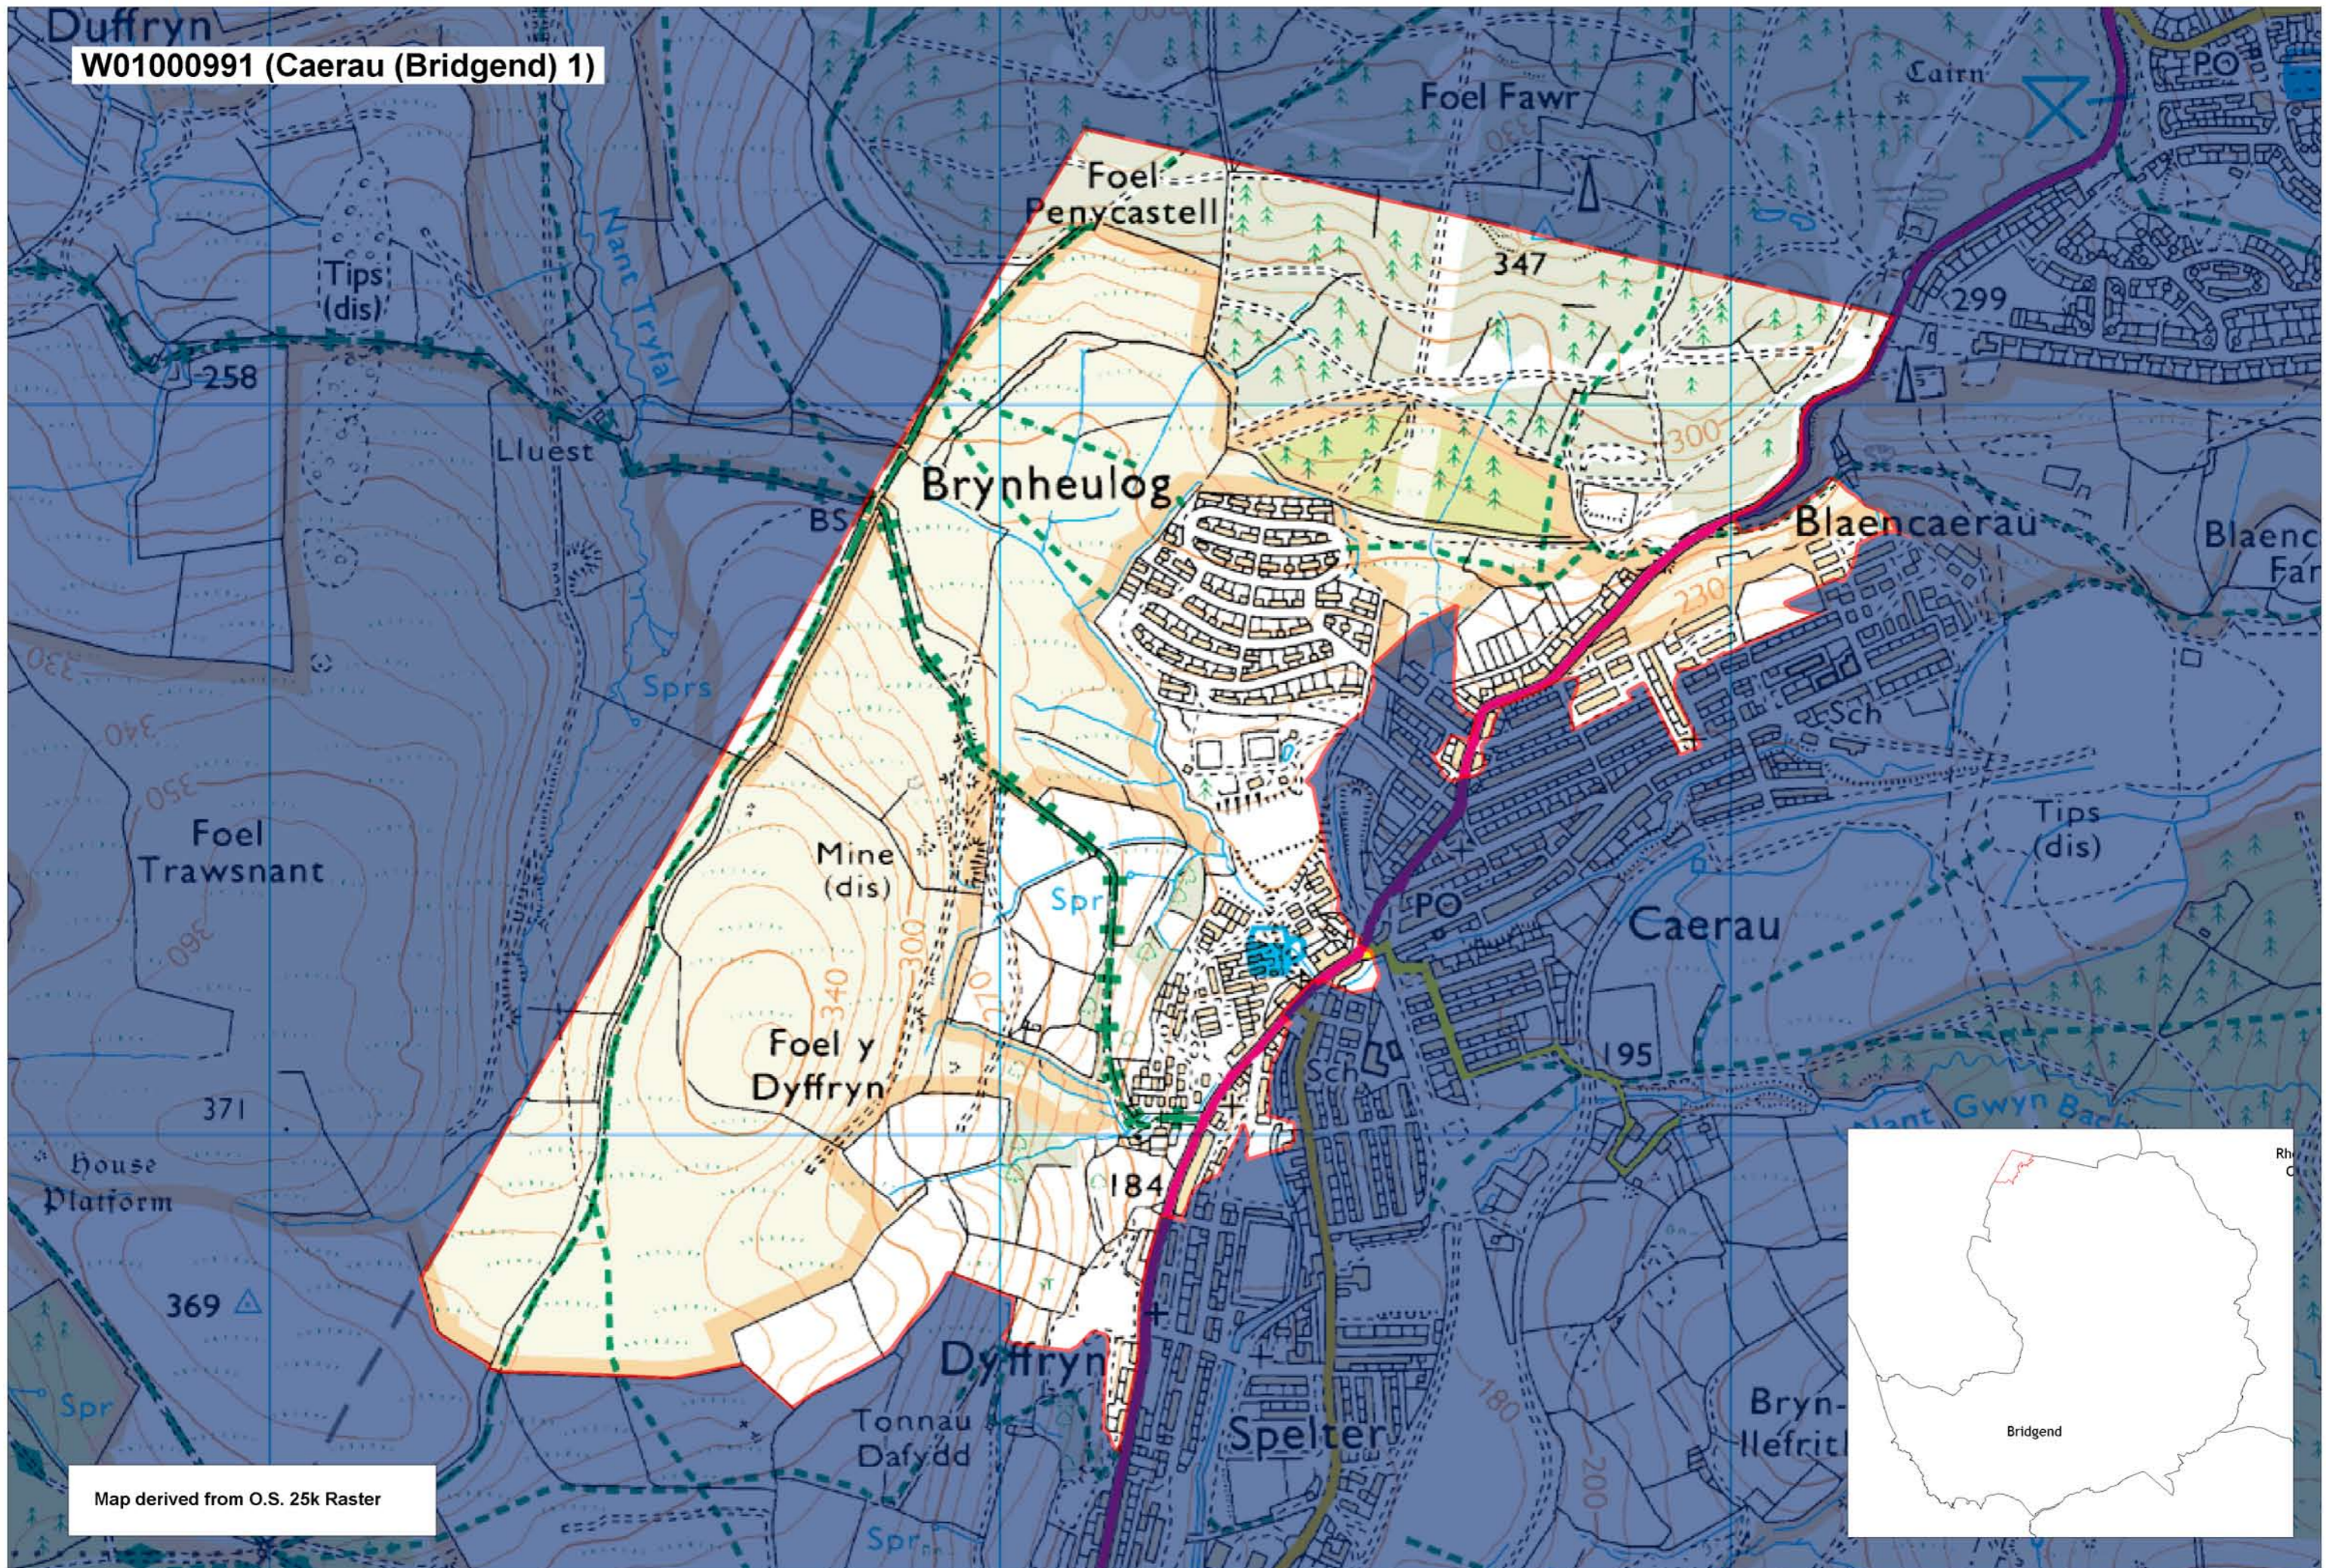

W01000991 (Caerau (Bridgend) 1)

Map derived from O.S. 25k Raster

Produced by Cartographics, Statistical Directorate, Welsh Assembly Government. Cynhyrchwyd gan Cartograffeg, Y Gytarwyddiaeth Ystadegol, Llywodraeth Cynulliad Cymru.